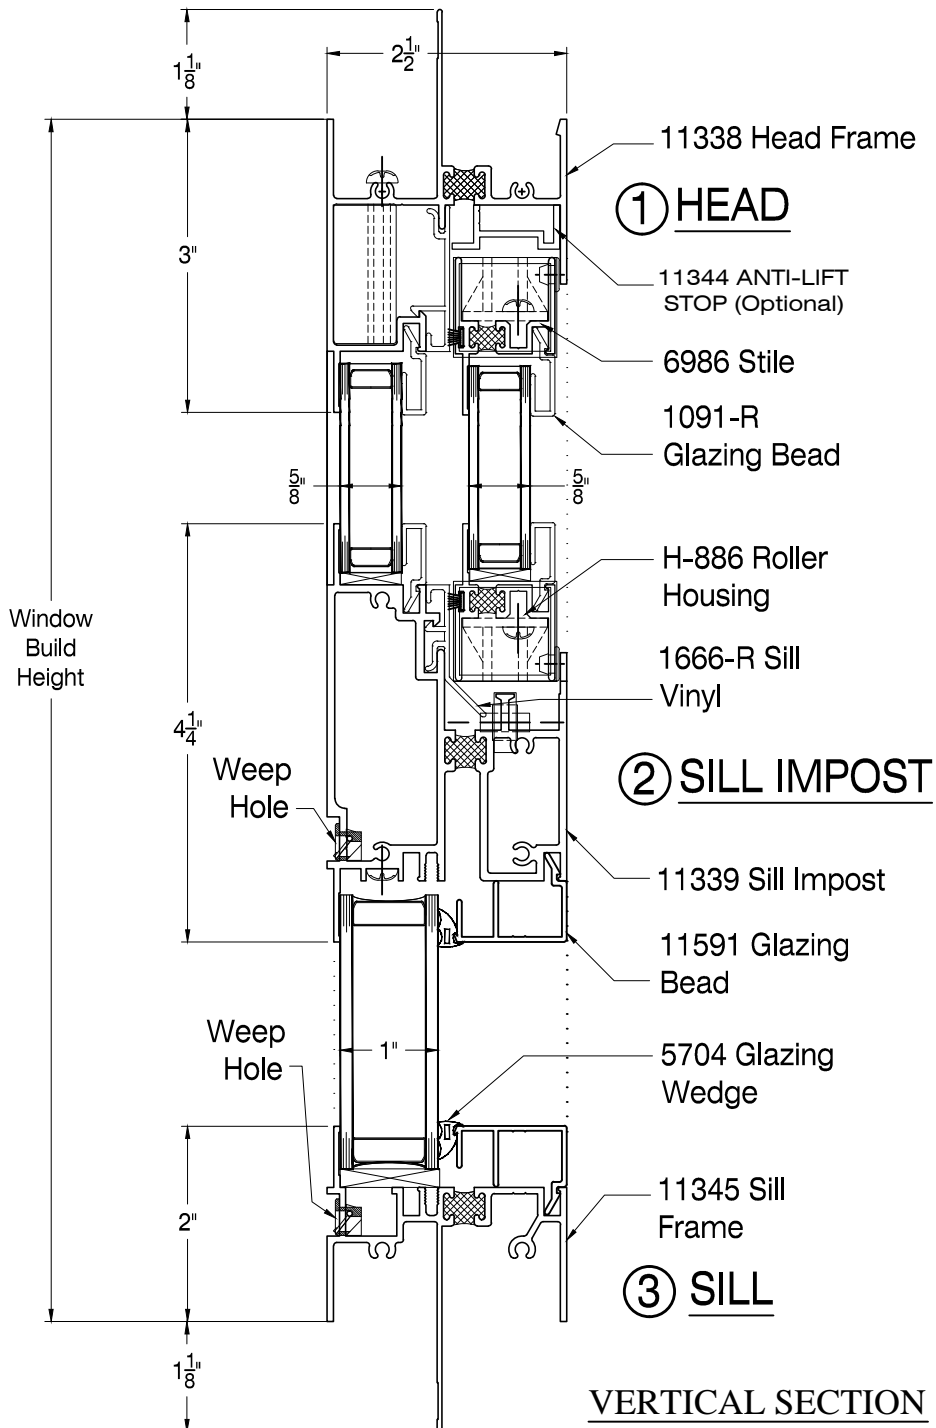

SEAL CRAFT

Architectural Window Systems

Model 4100HS-FX

Exterior Elevation
with Integral Nail Fin

SEAL CRAFT

Architectural Window Systems

Model 4100HS-FX

Section Details
with Integral Nail Fin

SEAL CRAFT

Architectural Window Systems

Model 4100HS-FX

Section Details
with Integral Nail Fin