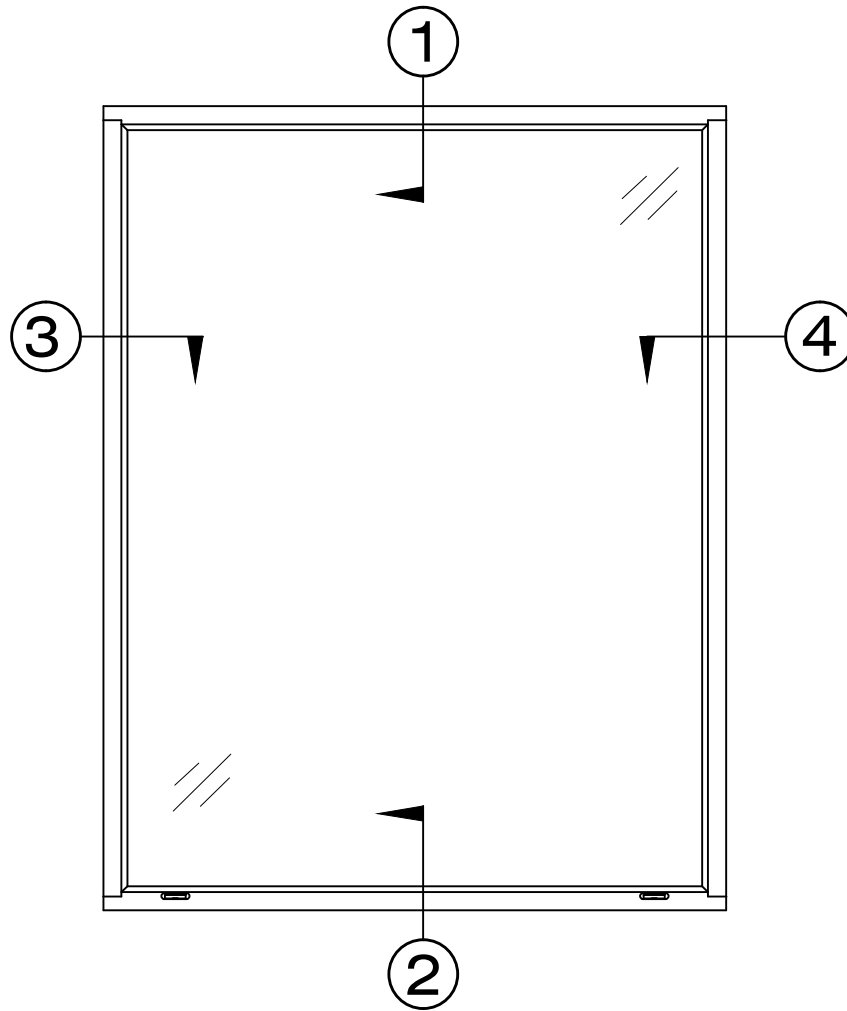

SEAL CRAFT

Architectural Window Systems

Model 1200H-FX

Exterior Elevation

SEAL CRAFT

Architectural Window Systems

Model 1200H - FX

Vertical Section/Jambs