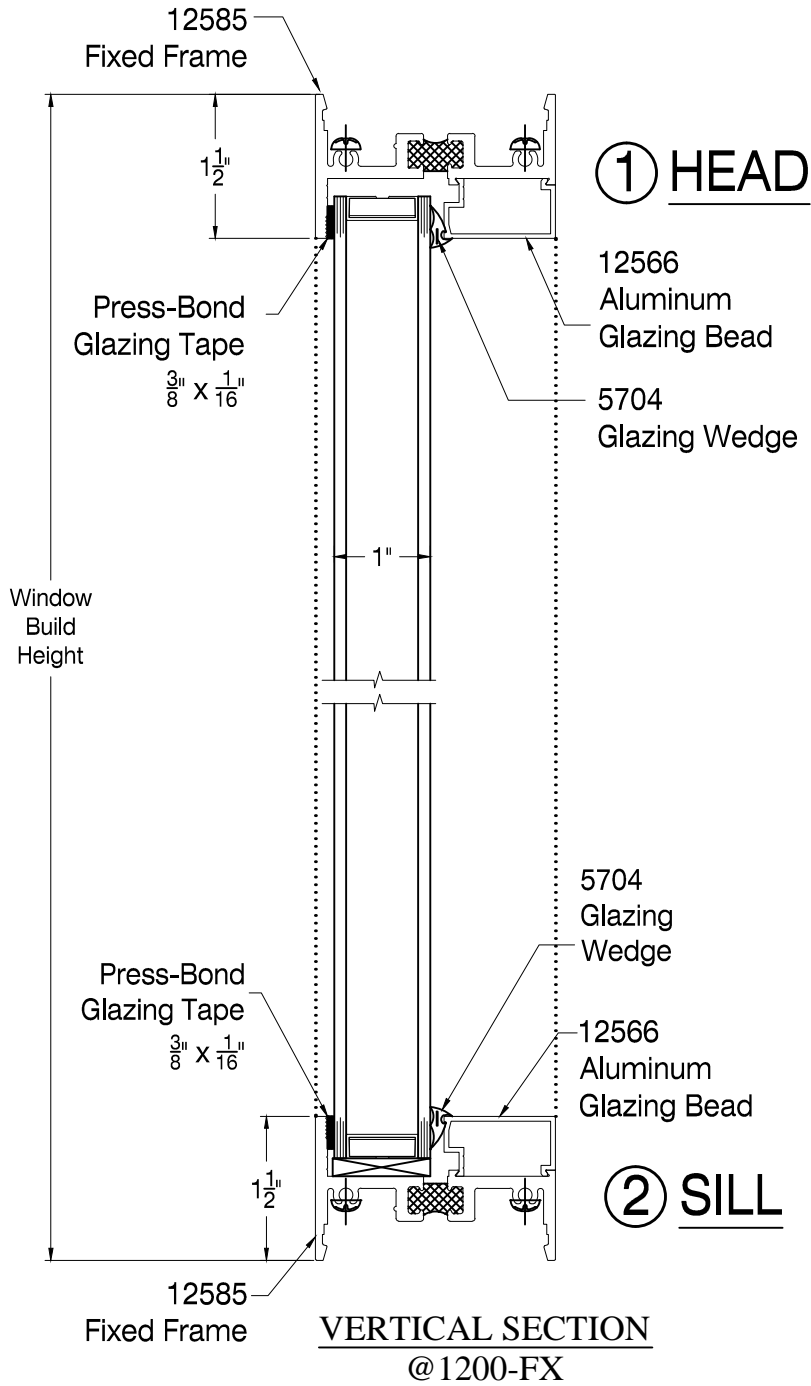

SEAL CRAFT

Architectural Window Systems

Model 1200-FX

Exterior Elevation

SEAL CRAFT

Architectural Window Systems

Model 1200 - FX

Vertical Section/Jambs

③ LEFT JAMB

④ RIGHT JAMB