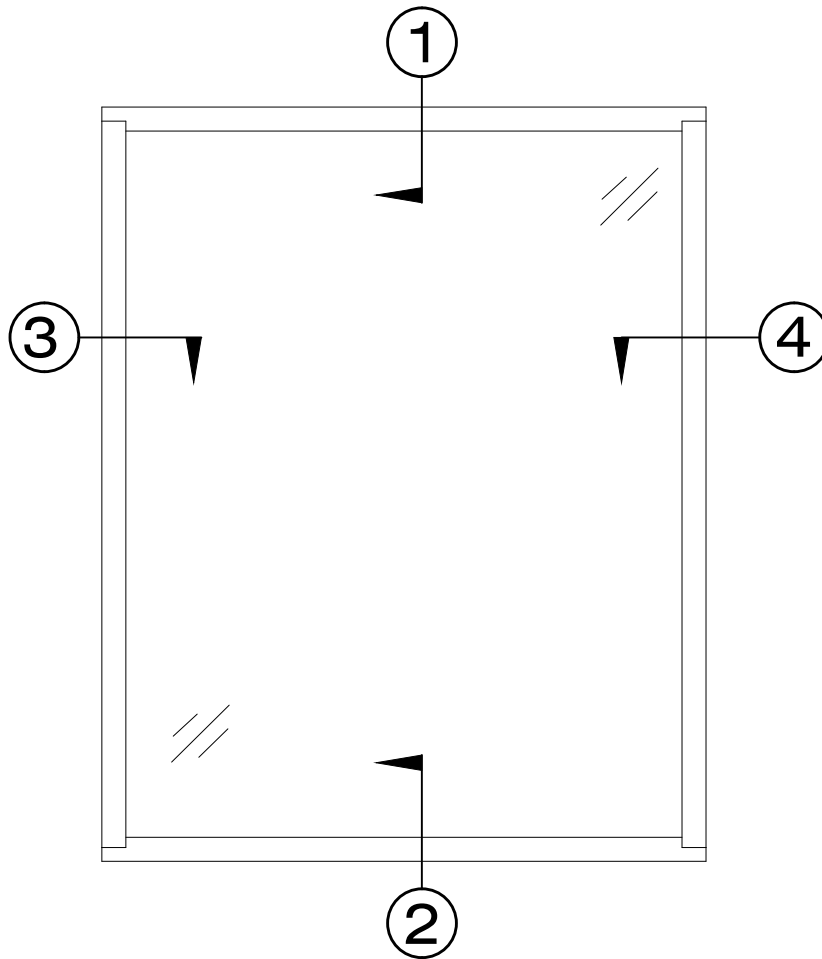

SEAL CRAFT

Architectural Window Systems

Model 1200-FX

Exterior Elevation

SEAL CRAFT

Architectural Window Systems

Model 1200 - FX

Vertical Section/Jambs

③ LEFT JAMB

④ RIGHT JAMB