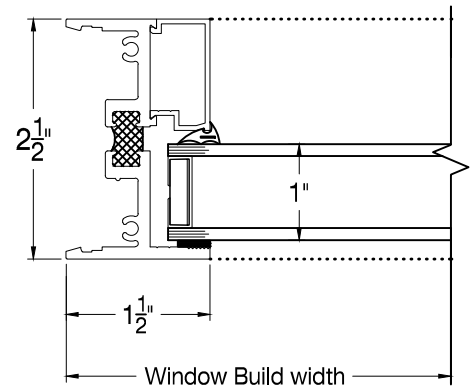

SEAL CRAFT

Architectural Window Systems

Model 1200-FX

Exterior Elevation

SEAL CRAFT

Architectural Window Systems

Model 1200 - FX

Vertical Section/Jambs

③ LEFT JAMB

④ RIGHT JAMB