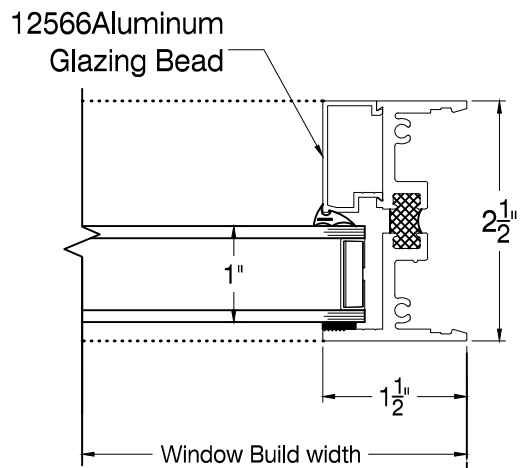

SEAL CRAFT

Architectural Window Systems

Model 1200-FX

Exterior Elevation

SEAL CRAFT

Architectural Window Systems

Model 1200 - FX

Vertical Section/Jambs

③ LEFT JAMB

④ RIGHT JAMB