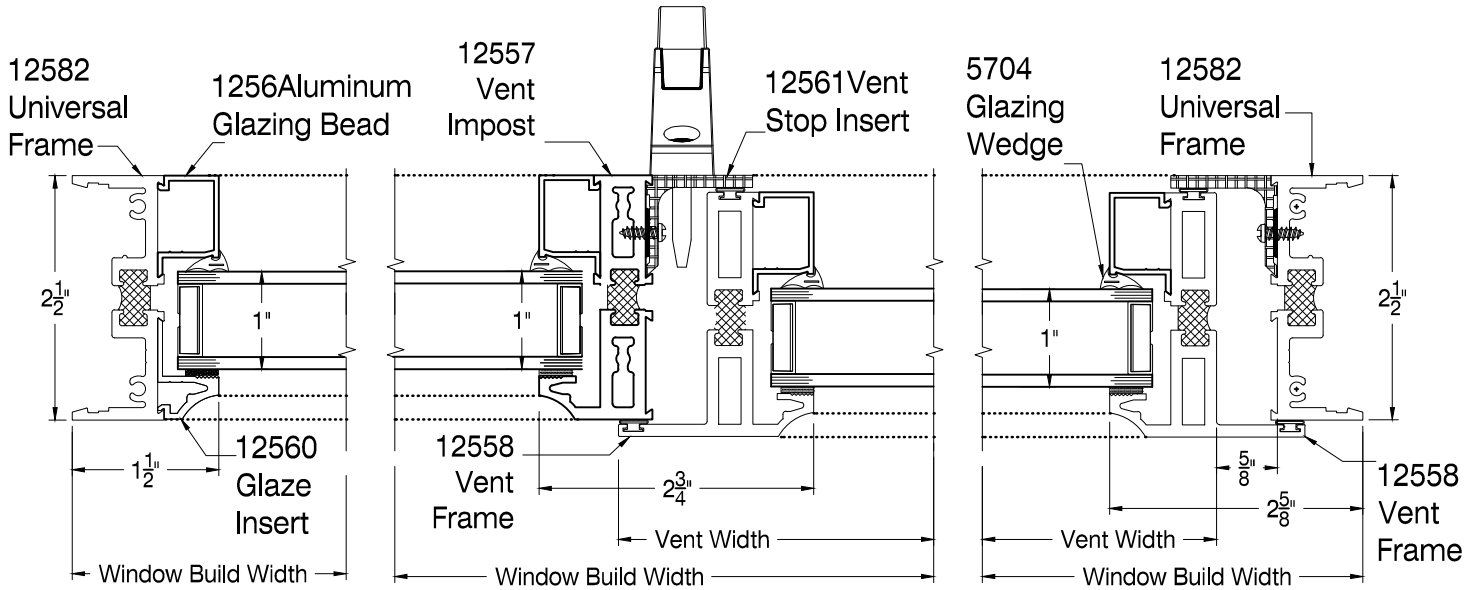

SEAL CRAFT

Architectural Window Systems

Model 1110H-FX/FXCOS

Section Details

⑥ LEFT JAMB

⑦ RIGHT JAMB (Opp)

⑧ IMPOST @
Vent Jamb

⑨ RIGHT JAMB