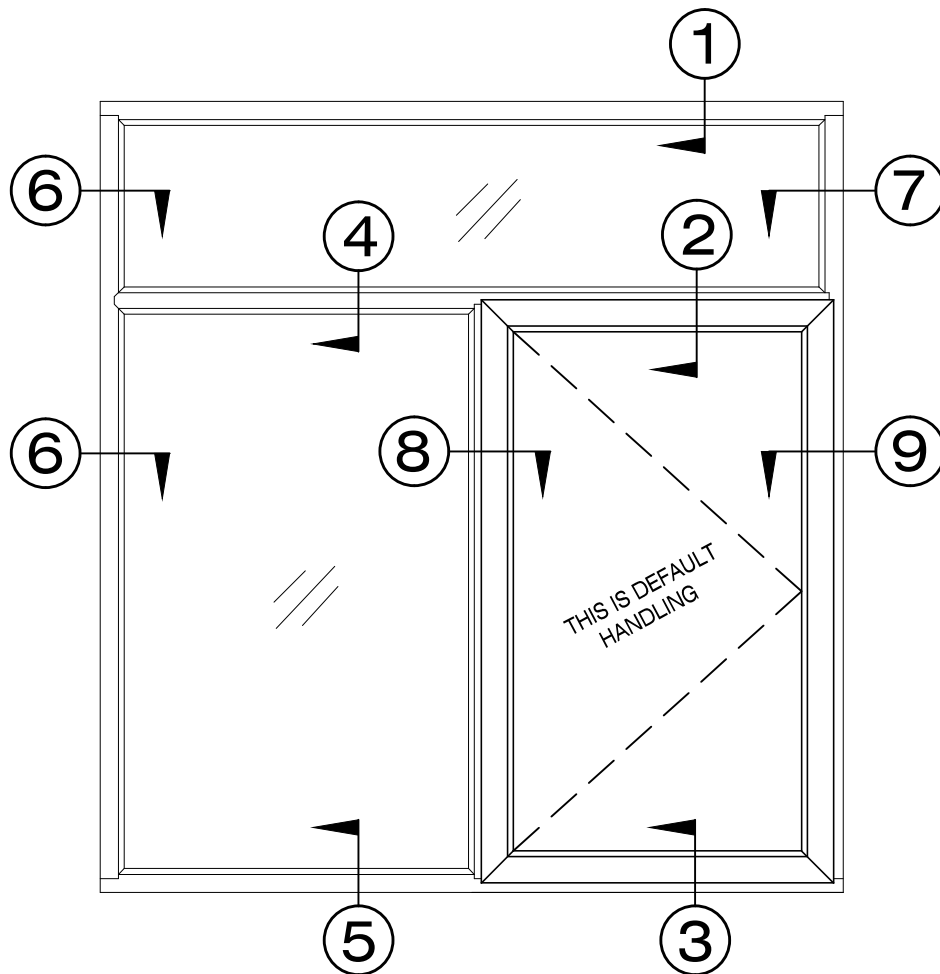

# SEAL CRAFT

Architectural Window Systems

Model 1110H-FX/FX/COS

Exterior Elevation

Model 1110H - FX/FX/COS  
Fixed over Fixed / Casement  
Out Swing