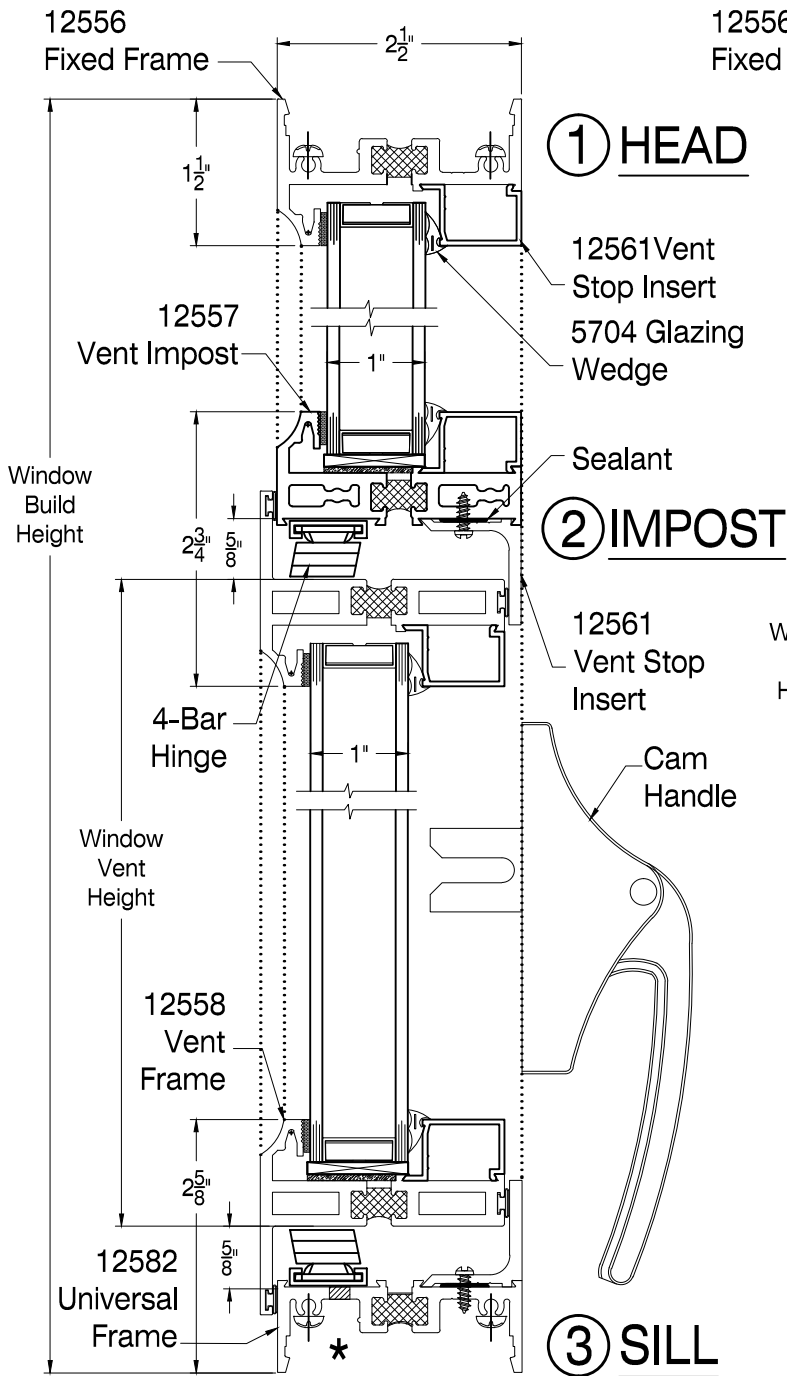

SEAL CRAFT

Architectural Window Systems

Model 1110H-FX/FXCOS

Section Details

VERTICAL SECTION