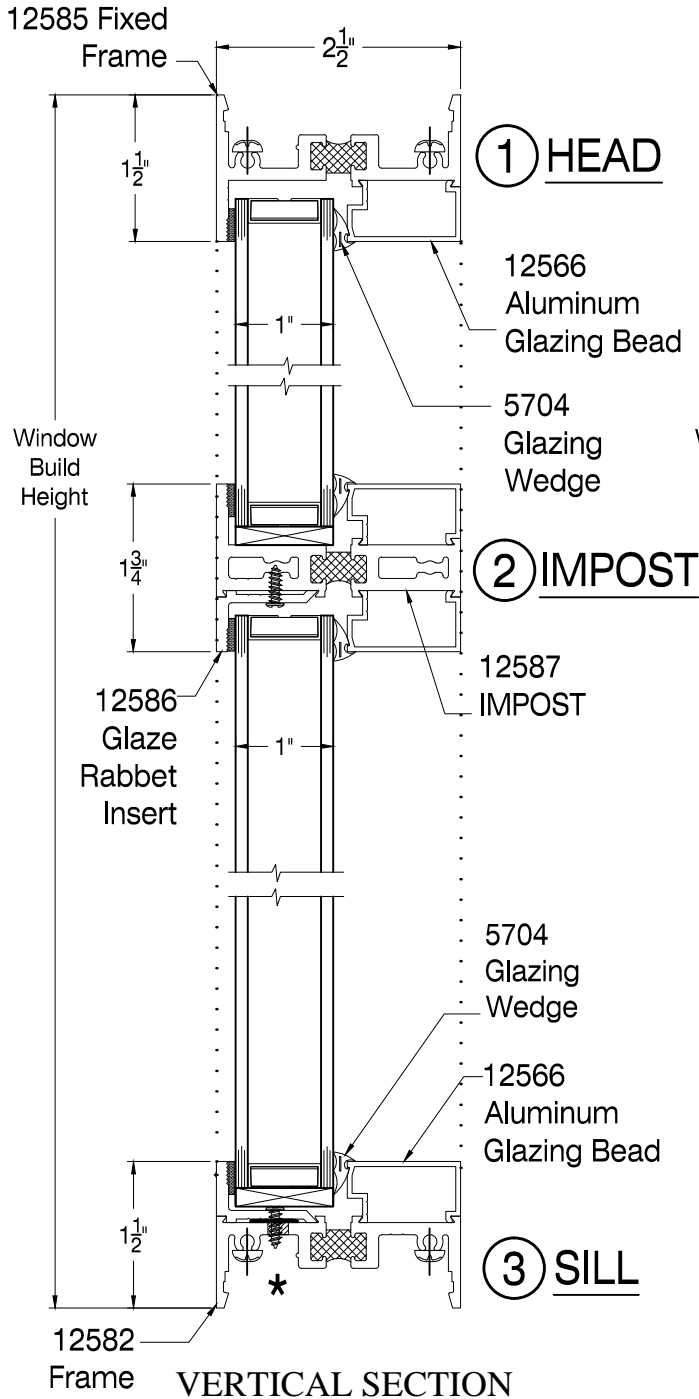

SEAL CRAFT

Architectural Window Systems

Model 1110-FX/FX/COS

Exterior Elevation

Model 1110 - FX/FX/COS
Fixed over Fixed / Casement
Out Swing

SEAL CRAFT

Architectural Window Systems

Model 1110-FX/FX/COS

Section Details

* Weep Holes if Subsill

* Weep Holes if Subsill

SEAL CRAFT

Architectural Window Systems

Model 1110-FX/FX/COS

Section Details

⑥ LEFT JAMB

⑧ IMPOST @ VENT

⑨ RIGHT JAMB

⑦ RIGHT JAMB (Opp)