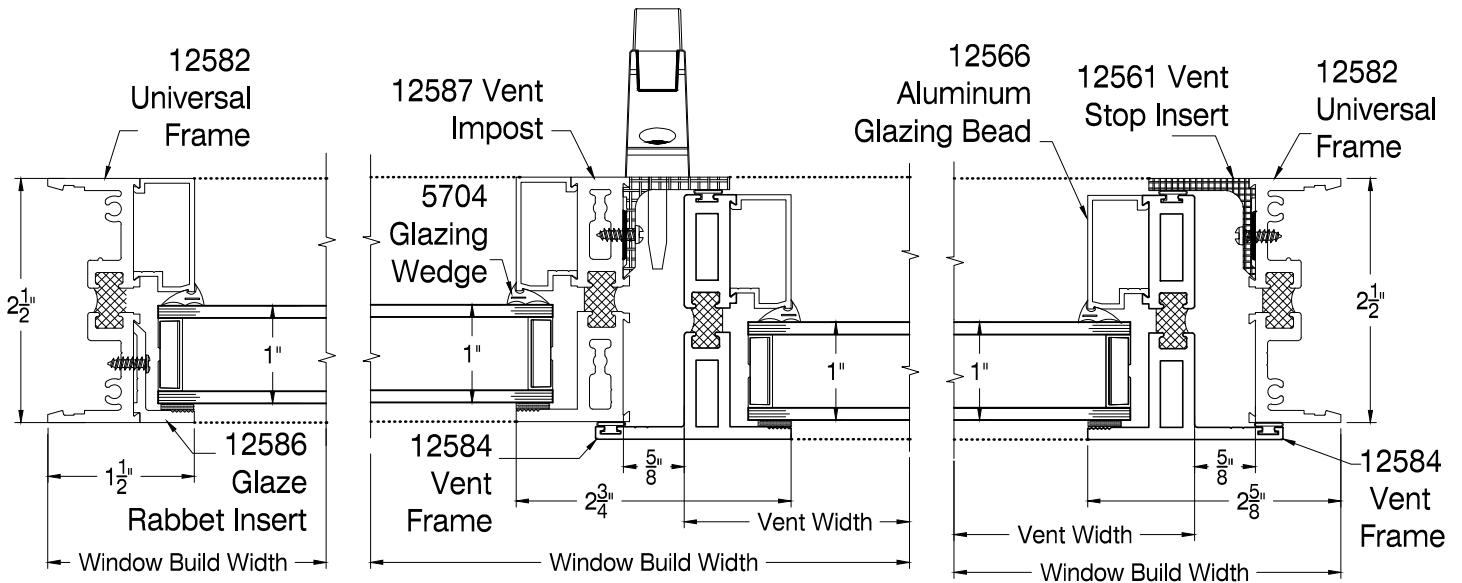

SEAL CRAFT

Architectural Window Systems

Model 1110-FX/FX/COS

Exterior Elevation

Model 1110 - FX/FX/COS
Fixed over Fixed / Casement
Out Swing

SEAL CRAFT

Architectural Window Systems

Model 1110-FX/FX/COS

Section Details

* Weep Holes if Subsill

* Weep Holes if Subsill

SEAL CRAFT

Architectural Window Systems

Model 1110-FX/FX/COS

Section Details

⑥ LEFT JAMB