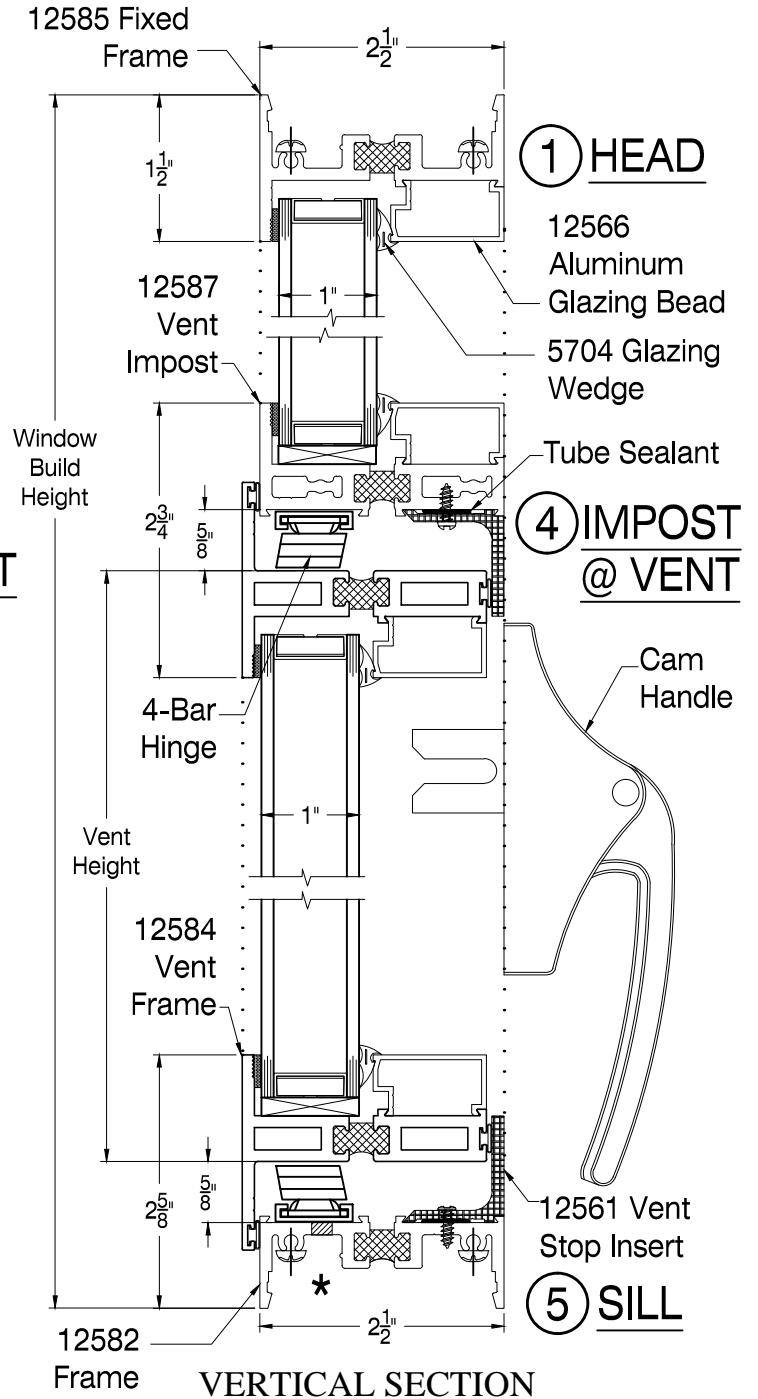

SEAL CRAFT

Architectural Window Systems

Model 1110-FX/FX/COS

Exterior Elevation

Model 1110 - FX/FX/COS
Fixed over Fixed / Casement
Out Swing

SEAL CRAFT

Architectural Window Systems

Model 1110-FX/FX/COS

Section Details

* Weep Holes if Subsill

* Weep Holes if Subsill

SEAL CRAFT

Architectural Window Systems

Model 1110-FX/FX/COS

Section Details

⑥ LEFT JAMB

⑧ IMPOST @ VENT

⑨ RIGHT JAMB

⑦ RIGHT JAMB (Opp)