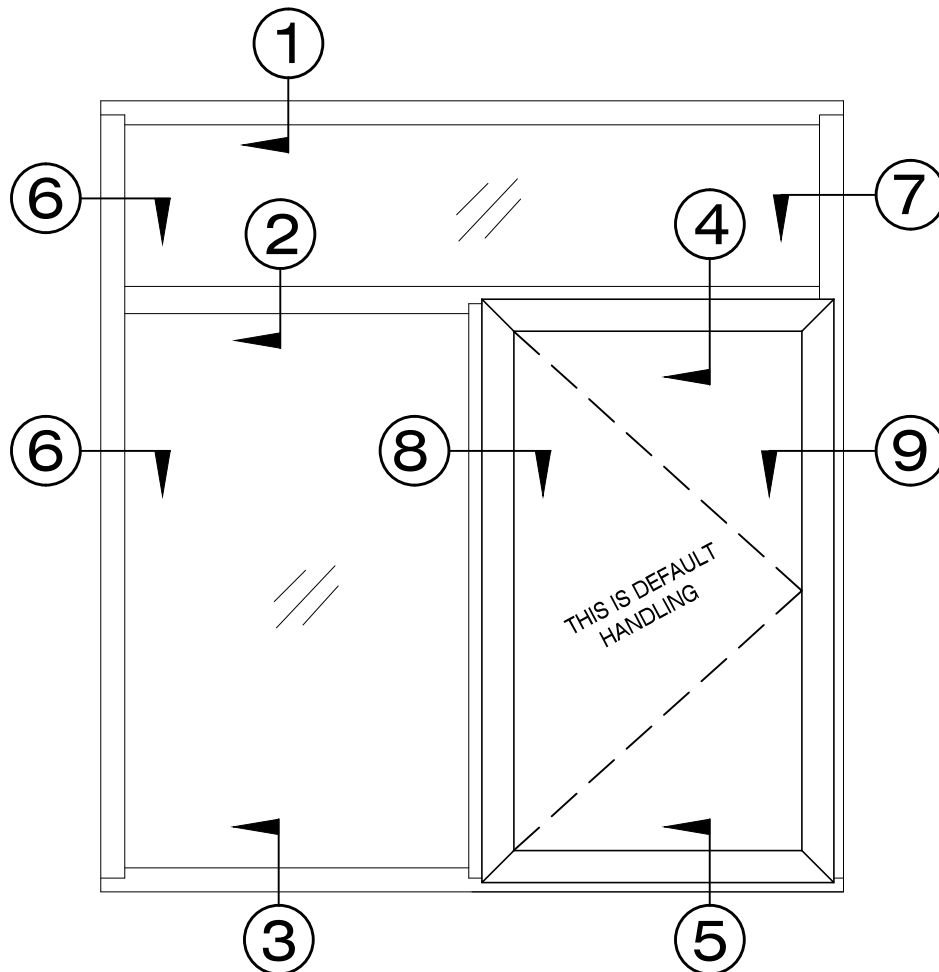

SEAL CRAFT

Architectural Window Systems

Model 1110-FX/FX/COS

Exterior Elevation

Model 1110 - FX/FX/COS
Fixed over Fixed / Casement
Out Swing

SEAL CRAFT

Architectural Window Systems

Model 1110-FX/FX/COS

Section Details

* Weep Holes if Subsill

* Weep Holes if Subsill

SEAL CRAFT

Architectural Window Systems

Model 1110-FX/FX/COS

Section Details

⑥ LEFT JAMB

⑧ IMPOST @ VENT

⑨ RIGHT JAMB

⑦ RIGHT JAMB (Opp)