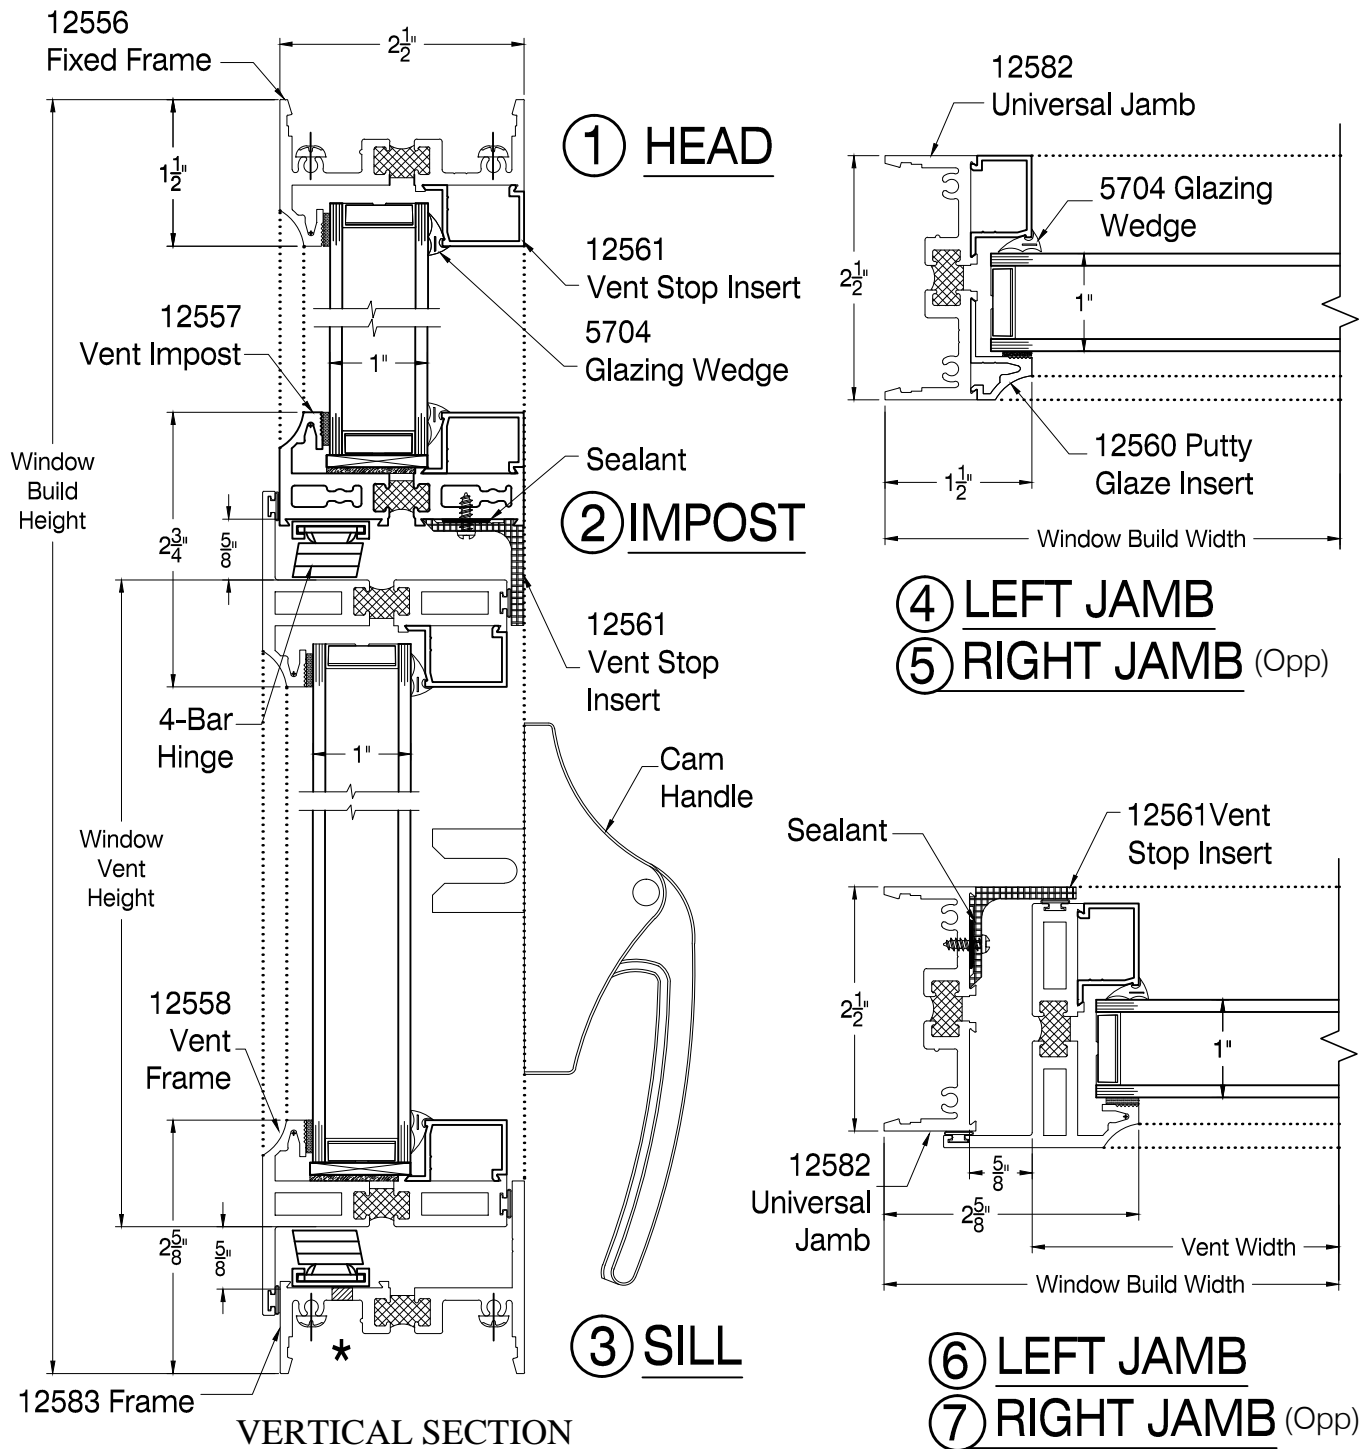

SEAL CRAFT

Architectural Window Systems

Model 1108H-COS

Exterior Elevation

Model 1108H
Transom Twin Casement
Out Swing (Post remains)

SEAL CRAFT

Architectural Window Systems

Model 1108H-COS

Section Details

* Weep Holes if Subsill

HALF SCALE

1108H-COS Page 2

SEAL CRAFT

Architectural Window Systems

Model 1108H-COS

Section Details