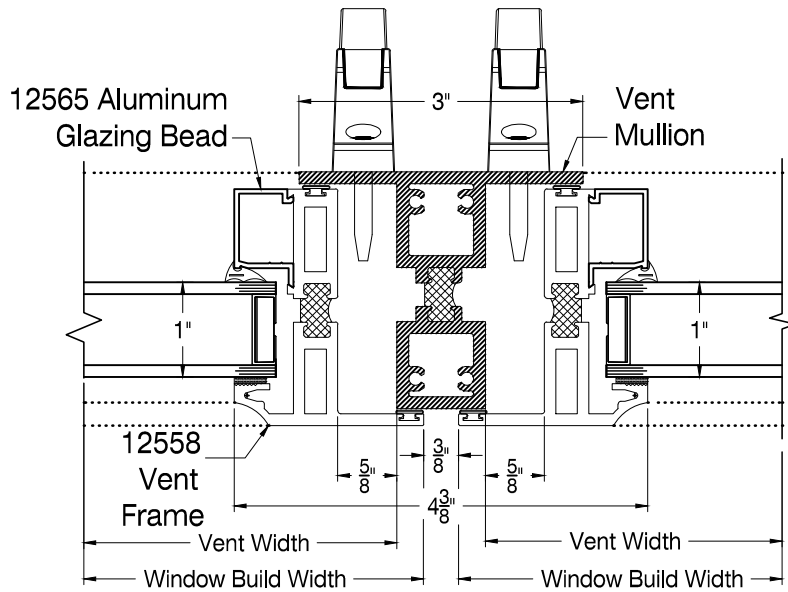

SEAL CRAFT

Architectural Window Systems

Model 1108H-COS

Exterior Elevation

Model 1108H
Transom Twin Casement
Out Swing (Post remains)

SEAL CRAFT

Architectural Window Systems

Model 1108H-COS

Section Details

* Weep Holes if Subsill

HALF SCALE

1108H-COS Page 2

SEAL CRAFT

Architectural Window Systems

Model 1108H-COS

Section Details