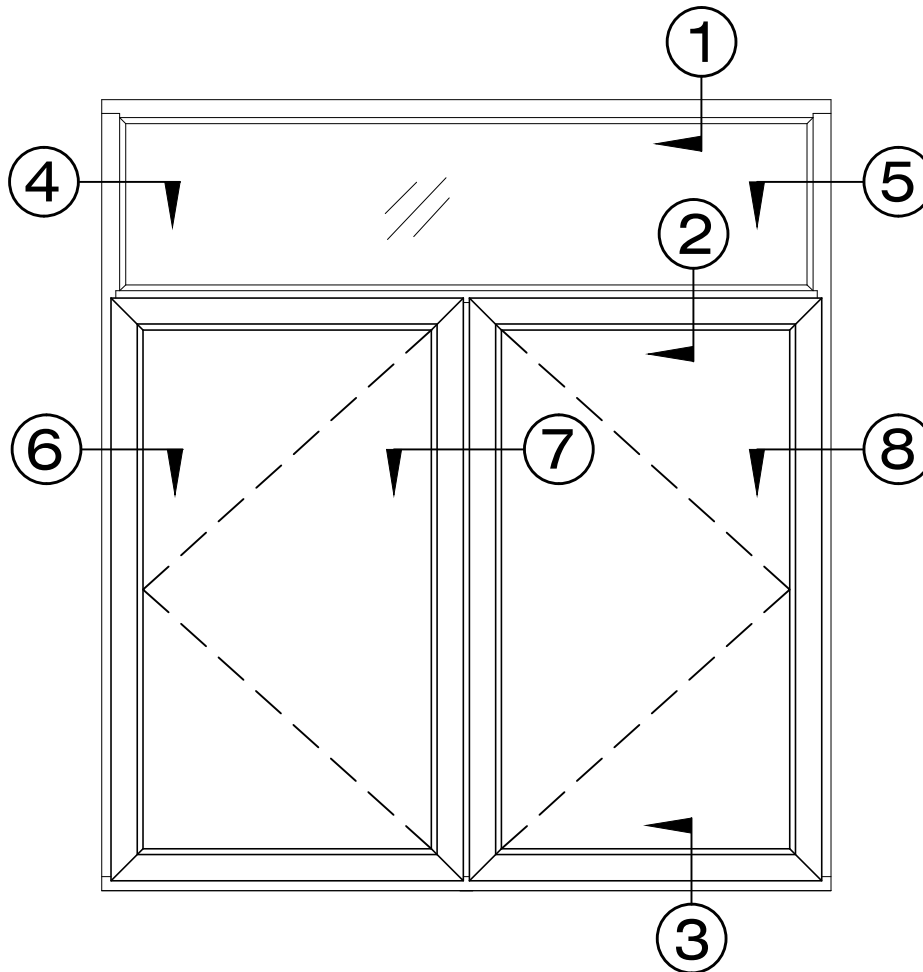

SEAL CRAFT

Architectural Window Systems

Model 1108H-COS

Exterior Elevation

Model 1108H
Transom Twin Casement
Out Swing (Post remains)

SEAL CRAFT

Architectural Window Systems

Model 1108H-COS

Section Details

* Weep Holes if Subsill

HALF SCALE

1108H-COS Page 2

SEAL CRAFT

Architectural Window Systems

Model 1108H-COS

Section Details