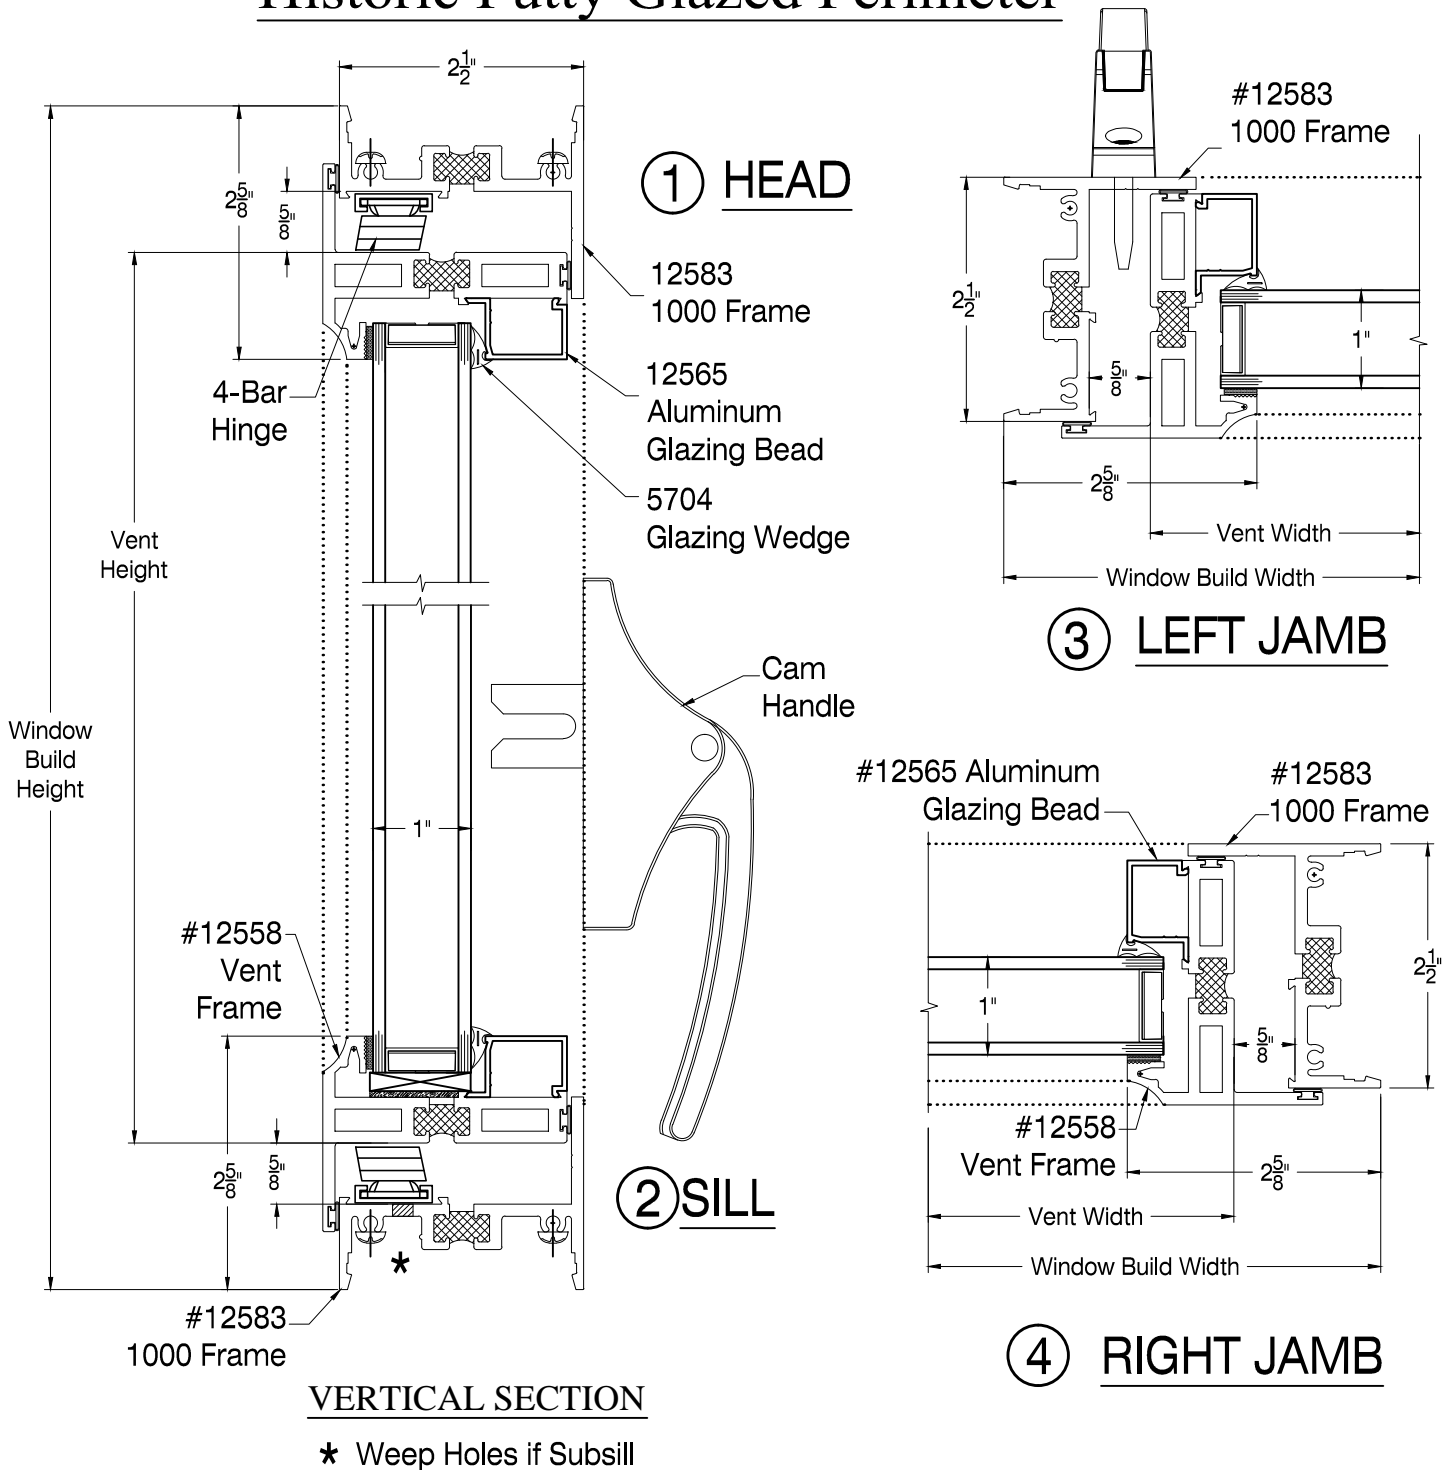

SEAL CRAFT

Architectural Window Systems

Model 1100H-COS (RH)

Section Details

Historic Putty Glazed Perimeter