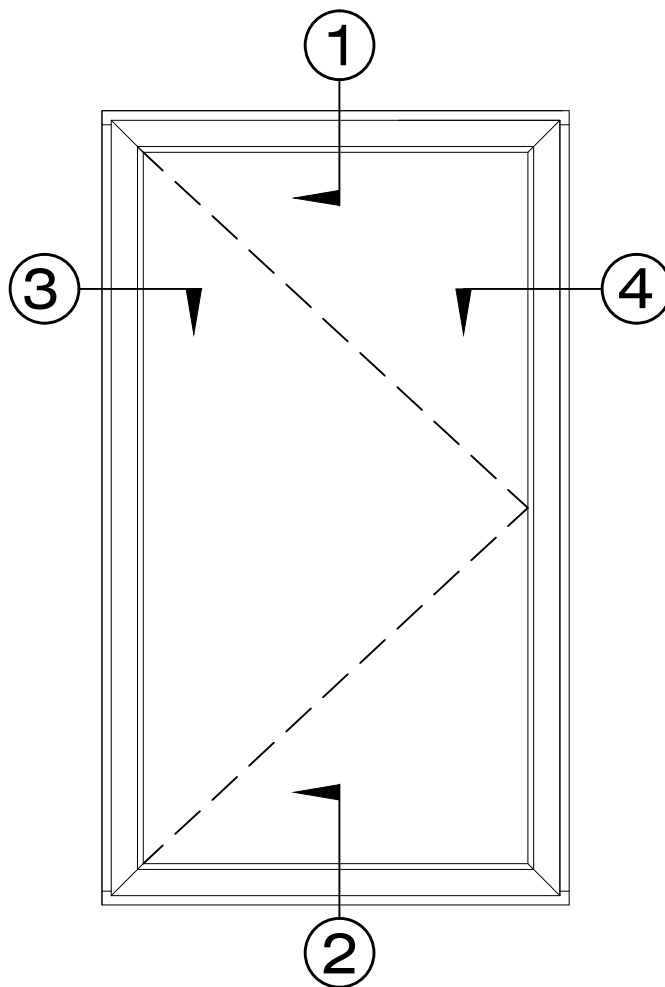

# SEAL CRAFT

Architectural Window Systems

Model 1100H-COS (RH)

Exterior Elevation

## Historic Putty Glazed Perimeter

Model 1100H-COS (RH)  
(Casement Out Swing)