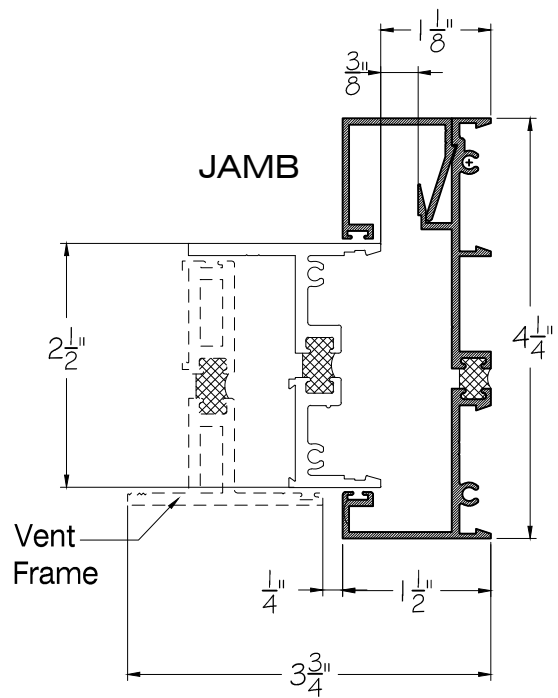

SEAL CRAFT

Architectural Window Systems

Model 1100-COS (RH)

Exterior Elevation

Model 1100-COS (RH)
(Casement Out Swing)

SEAL CRAFT

Architectural Window Systems

Model 1100-COS (RH)

Section Details

SEAL CRAFT

Architectural Window Systems

2½" FRAMEMASTER SUBFRAME SYSTEM

7.5# Framemaster Subsill