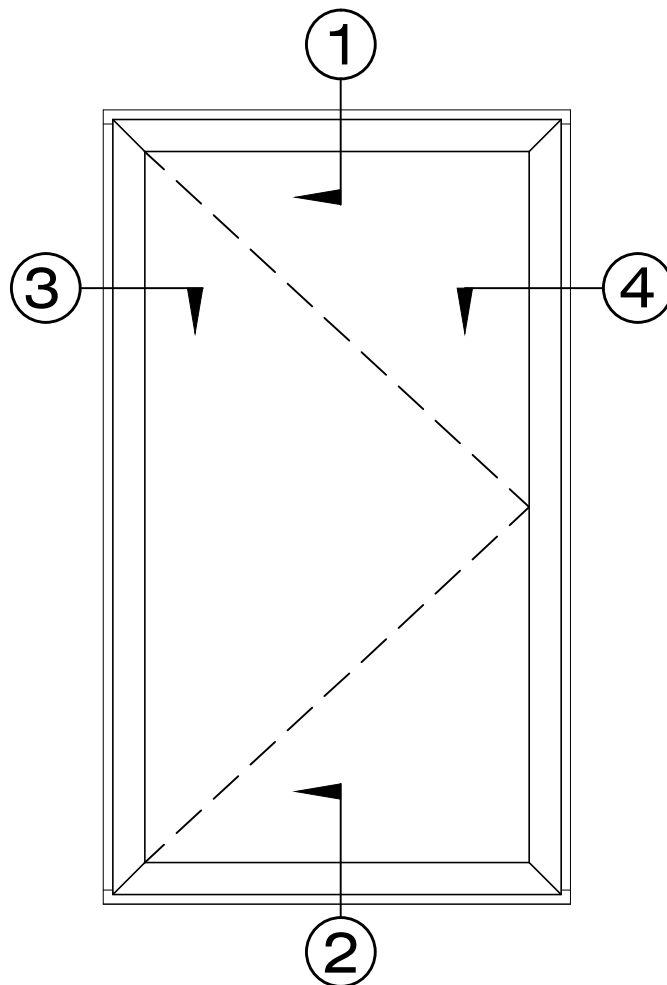

SEAL CRAFT

Architectural Window Systems

Model 1100-COS (RH)

Exterior Elevation

Model 1100-COS (RH)
(Casement Out Swing)

SEAL CRAFT

Architectural Window Systems

Model 1100-COS (RH)

Section Details

SEAL CRAFT

Architectural Window Systems

2½" FRAMEMASTER SUBFRAME SYSTEM

7.5# Framemaster Subsill