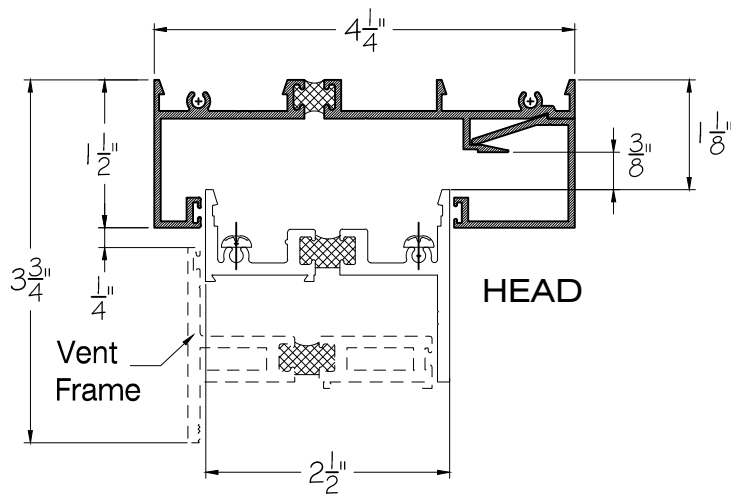

SEAL CRAFT

Architectural Window Systems

Model 1100-COS (RH)

Exterior Elevation

Model 1100-COS (RH)
(Casement Out Swing)

SEAL CRAFT

Architectural Window Systems

Model 1100-COS (RH)

Section Details

SEAL CRAFT

Architectural Window Systems

2½" FRAMEMASTER SUBFRAME SYSTEM

7.5# Framemaster Subsill