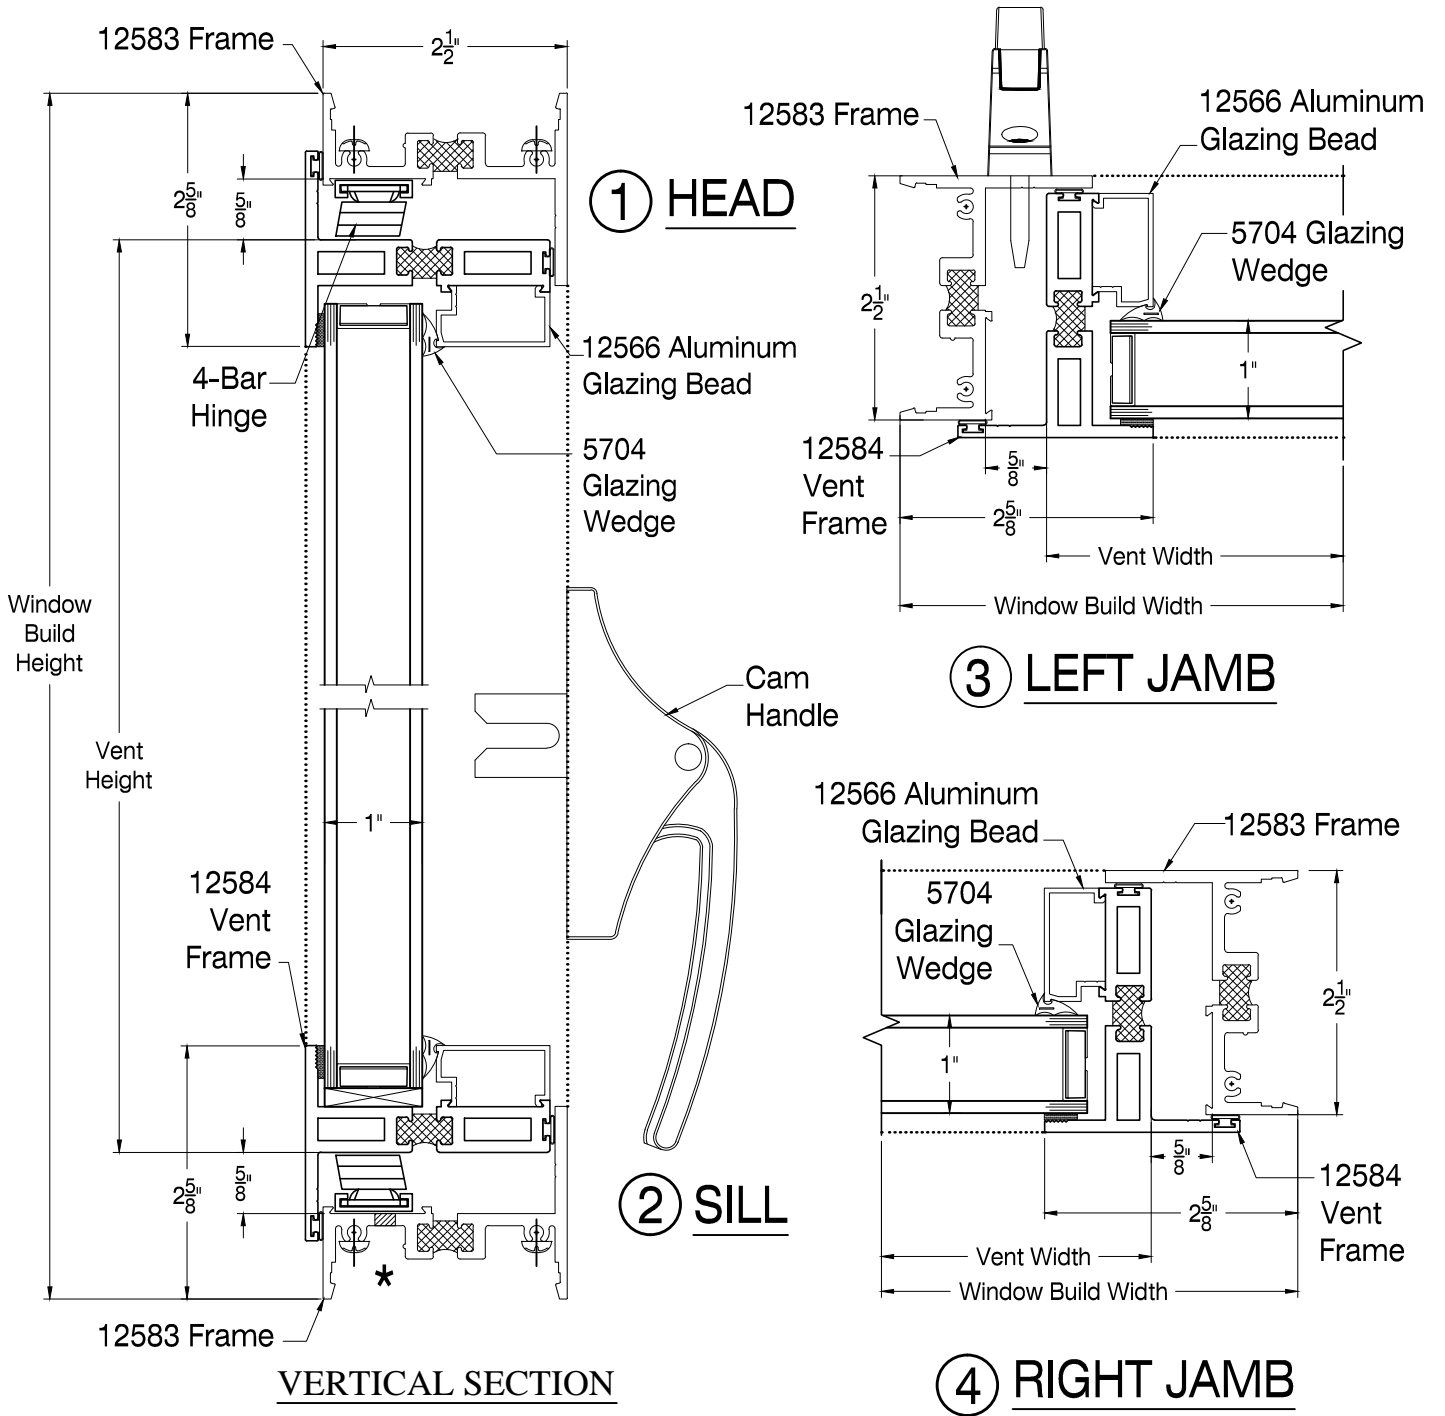

SEAL CRAFT

Architectural Window Systems

Model 1100-COS (RH)

Exterior Elevation

Model 1100-COS (RH)
(Casement Out Swing)

SEAL CRAFT

Architectural Window Systems

Model 1100-COS (RH)

Section Details

SEAL CRAFT

Architectural Window Systems

2½" FRAMEMASTER SUBFRAME SYSTEM

7.5# Framemaster Subsill