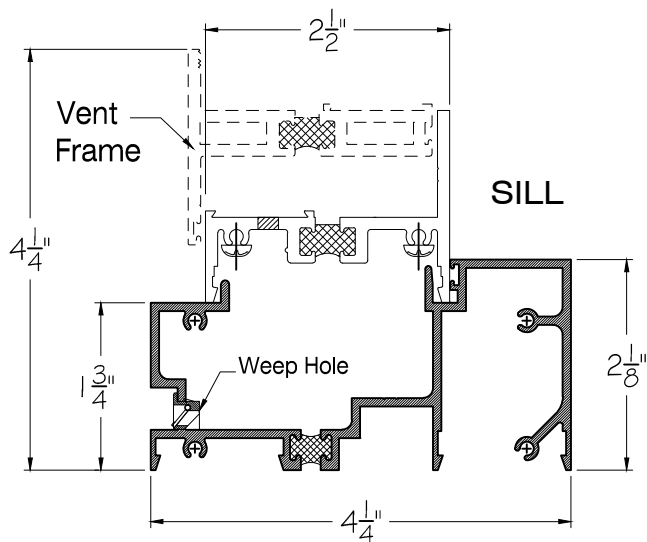

SEAL CRAFT

Architectural Window Systems

Model 1100-COS (RH)

Exterior Elevation

Model 1100-COS (RH)
(Casement Out Swing)

SEAL CRAFT

Architectural Window Systems

Model 1100-COS (RH)

Section Details

SEAL CRAFT

Architectural Window Systems

2½" FRAMEMASTER SUBFRAME SYSTEM

7.5# Framemaster Subsill