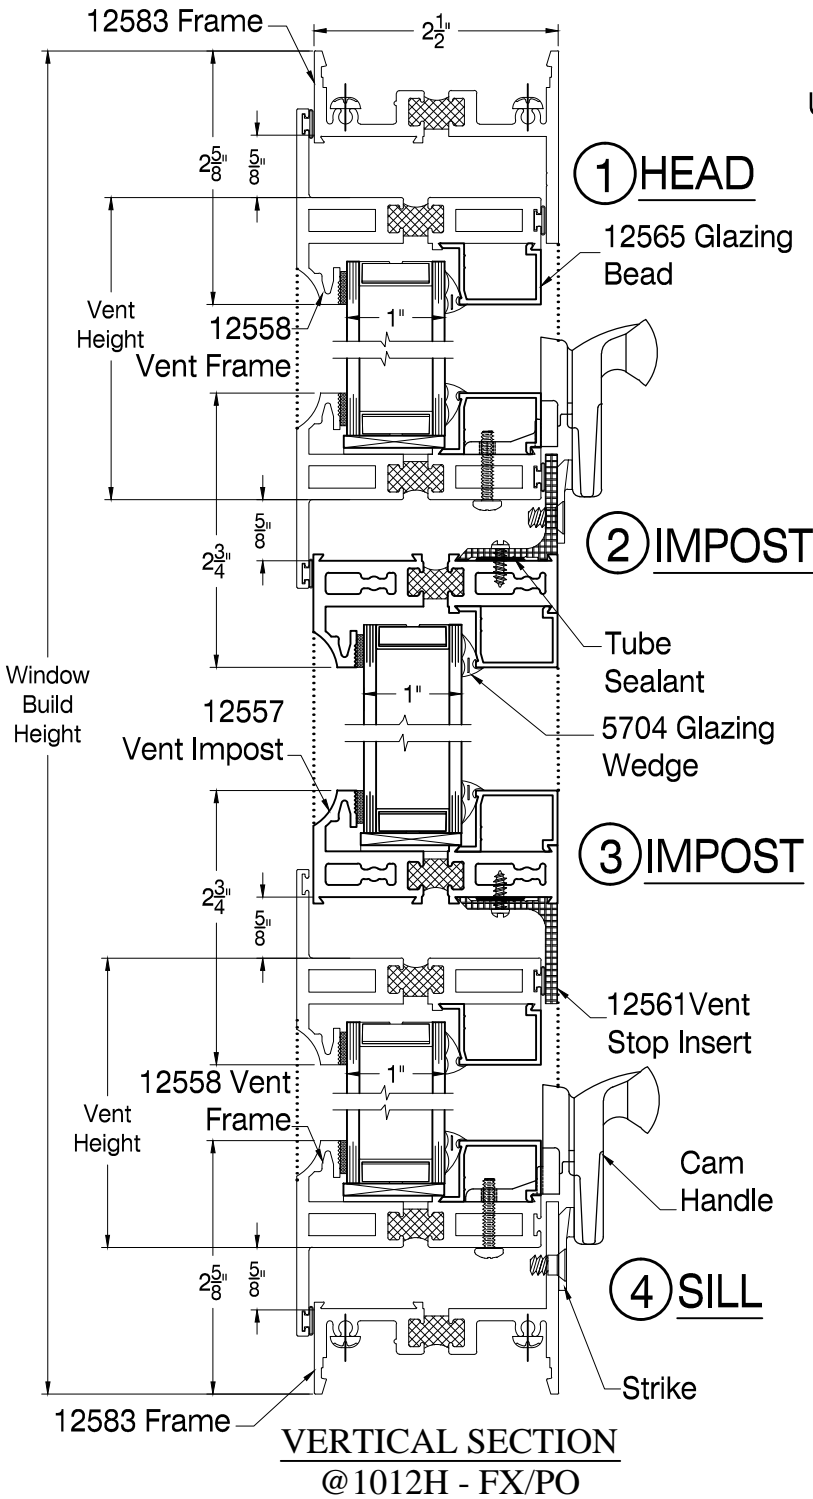

SEAL CRAFT

Architectural Window Systems

Model 1012H - FX/PO

Exterior Elevation

Model 1012H - FX/PO
(Vent over Fixed over Vent)
Can customize Vent and Fixed Heights

SEAL CRAFT

Architectural Window Systems

Model 1012H - FX/PO

Section Details

5 LEFT JAMB
6 RIGHT JAMB (Opp)

7 LEFT JAMB
8 RIGHT JAMB (Opp)