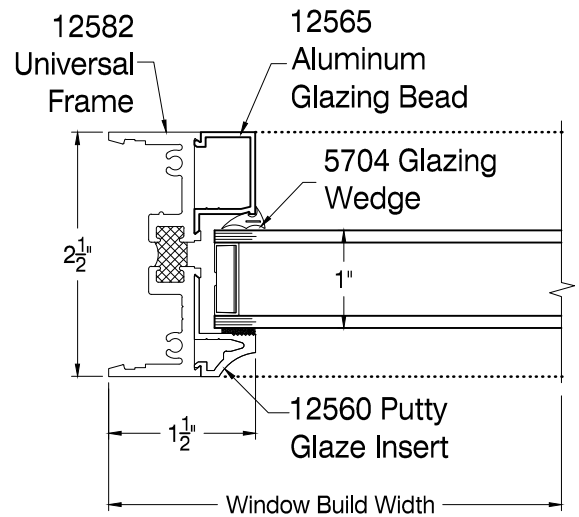

SEAL CRAFT

Architectural Window Systems

Model 1012H - FX/PO

Exterior Elevation

Model 1012H - FX/PO
(Vent over Fixed over Vent)
Can customize Vent and Fixed Heights

SEAL CRAFT

Architectural Window Systems

Model 1012H - FX/PO

Section Details

5 LEFT JAMB
6 RIGHT JAMB (Opp)

7 LEFT JAMB
8 RIGHT JAMB (Opp)