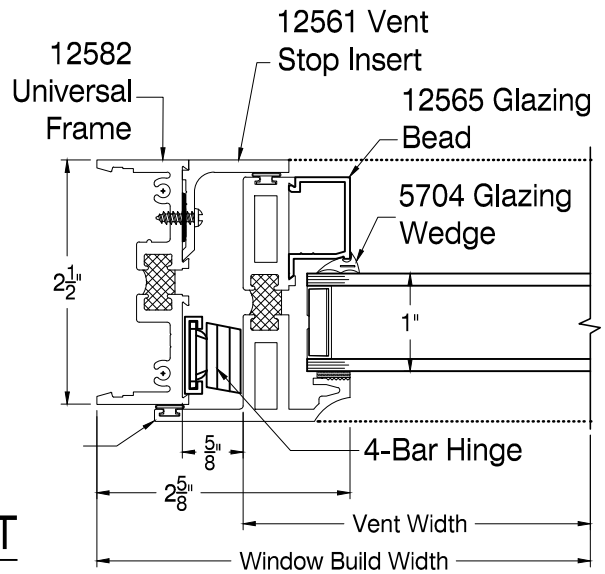

SEAL CRAFT

Architectural Window Systems

Model 1012H - FX/PO

Exterior Elevation

Model 1012H - FX/PO
(Vent over Fixed over Vent)
Can customize Vent and Fixed Heights

SEAL CRAFT

Architectural Window Systems

Model 1012H - FX/PO

Section Details

5 LEFT JAMB
6 RIGHT JAMB (Opp)

7 LEFT JAMB
8 RIGHT JAMB (Opp)