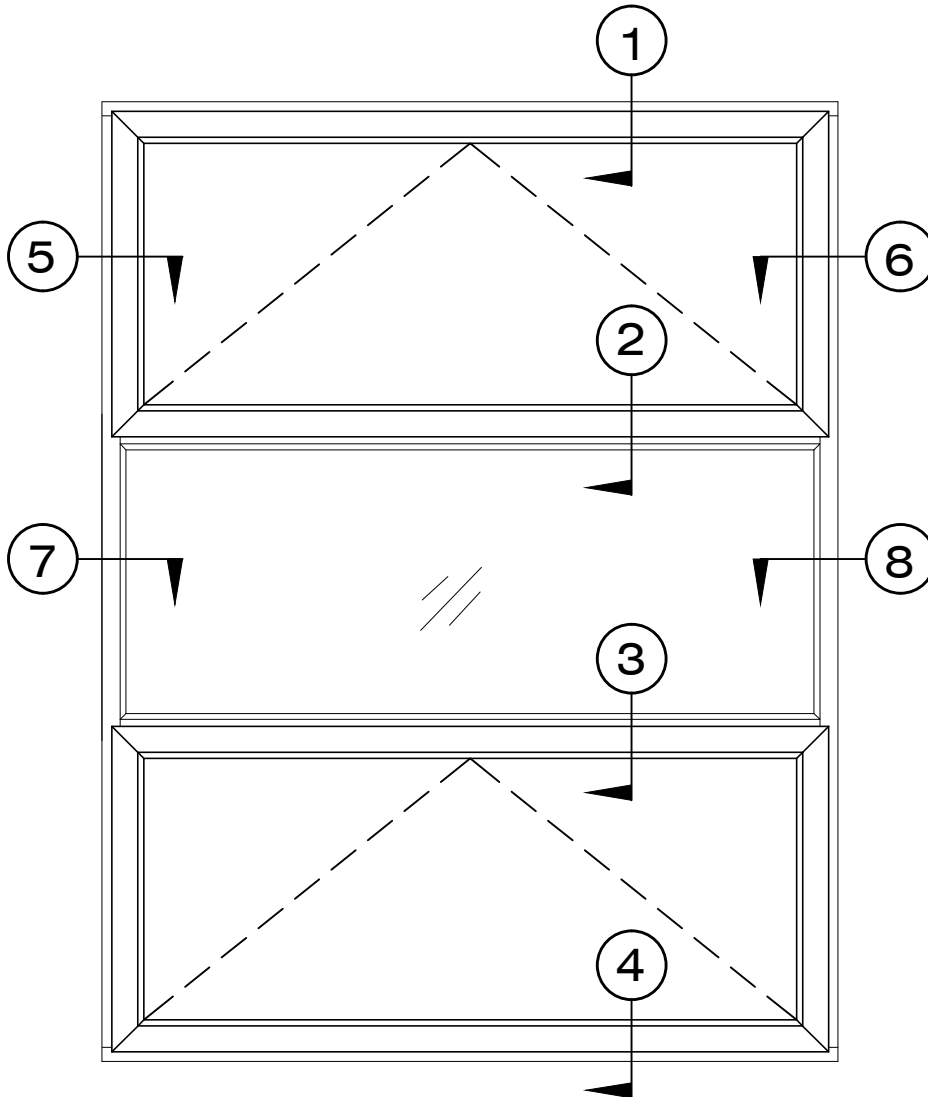

SEAL CRAFT

Architectural Window Systems

Model 1012H - FX/PO

Exterior Elevation

Model 1012H - FX/PO
(Vent over Fixed over Vent)
Can customize Vent and Fixed Heights

SEAL CRAFT

Architectural Window Systems

Model 1012H - FX/PO

Section Details

5 LEFT JAMB
6 RIGHT JAMB (Opp)

7 LEFT JAMB
8 RIGHT JAMB (Opp)