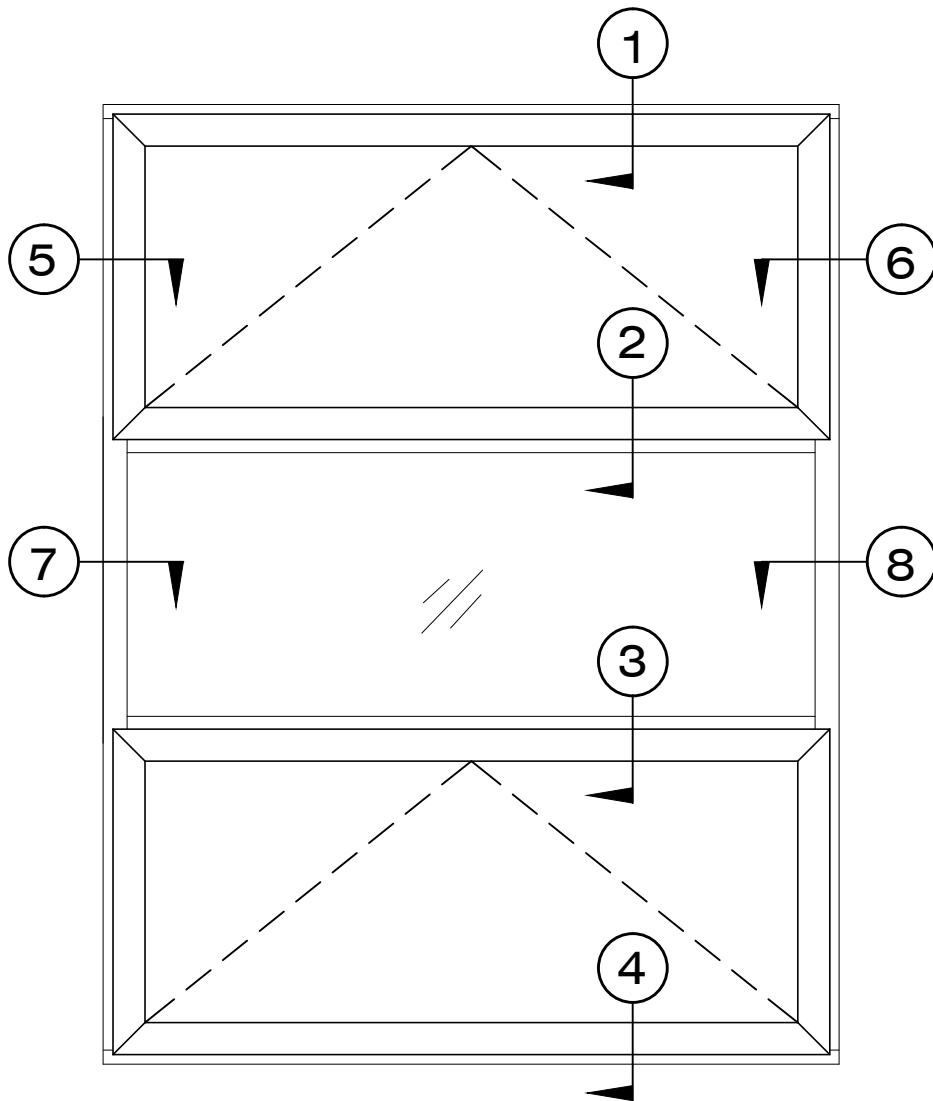

# SEAL CRAFT

Architectural Window Systems

Model 1012 - FX/PO

Exterior Elevation

Model 1012 - FX / PO  
( Vent over Fixed over Vent )  
Can customize Vent and Fixed Heights