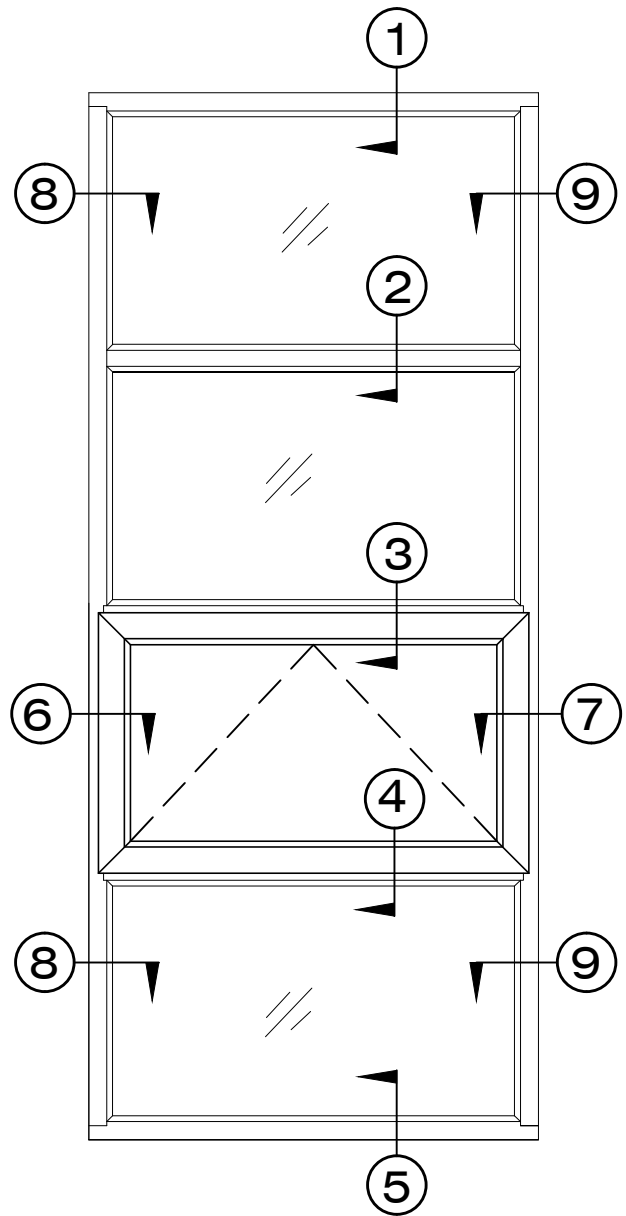

# SEAL CRAFT

Architectural Window Systems

Model 1006H - FX/PO

Exterior Elevation

Model 1006H - FX / PO  
Unlimited equal Fixed lites above vent,  
but only one fixed below.  
Default is all equally divided.  
Unit Limit 250 Lbs.