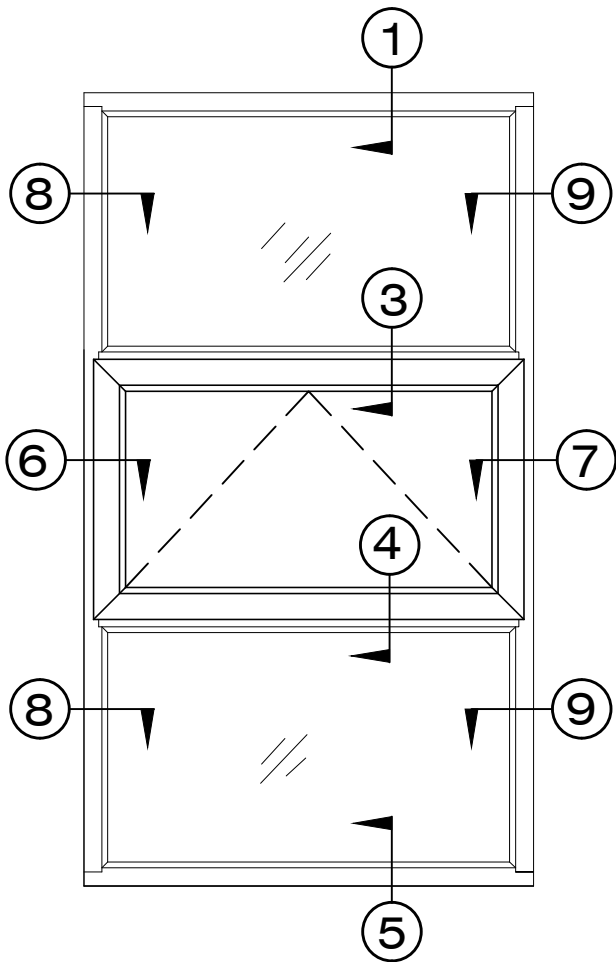

# SEAL CRAFT

Architectural Window Systems

Model 1006H - FX/PO

Exterior Elevation

Model 1006H - FX / PO  
Unlimited equal Fixed lites above vent,  
but only one fixed below.  
Default is all equally divided.  
Unit Limit 250 Lbs.