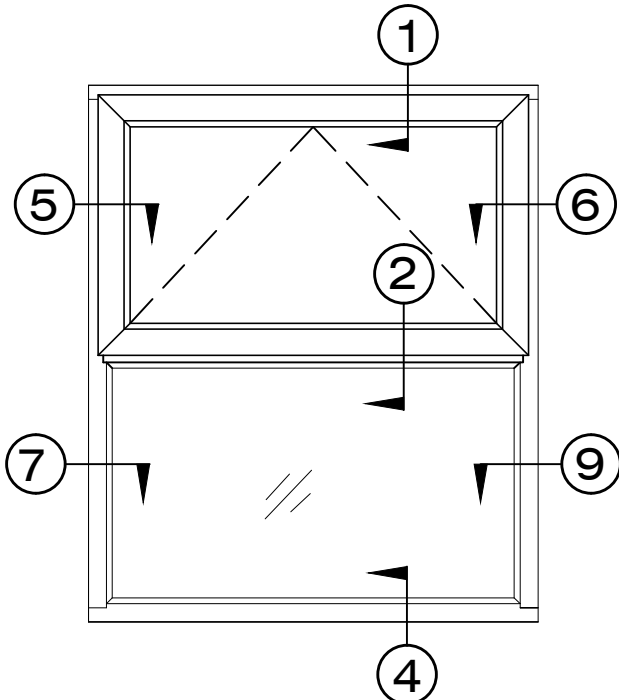

SEAL CRAFT

Architectural Window Systems

Model 1004H-FX/PO

Exterior Elevation

Model 1004H - FX / PO
1 Vent Project-Out @ Top,
Unlimited Fixed Below ,
Default is all equally divided,
Vertical Impost allowed.
Unit Limit 250 Lbs.

SEAL CRAFT

Architectural Window Systems

Model 1004H - FX/PO

Section Details