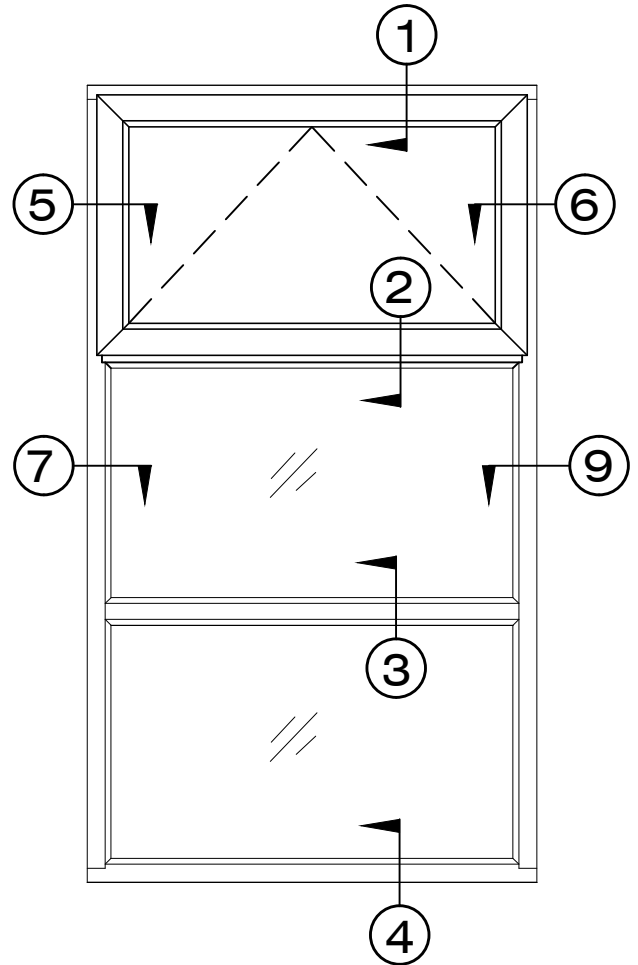

SEAL CRAFT

Architectural Window Systems

Model 1004H-FX/PO

Exterior Elevation

Model 1004H - FX / PO
1 Vent Project-Out @ Top,
Unlimited Fixed Below ,
Default is all equally divided,
Vertical Impost allowed.
Unit Limit 250 Lbs.

SEAL CRAFT

Architectural Window Systems

Model 1004H - FX/PO

Section Details