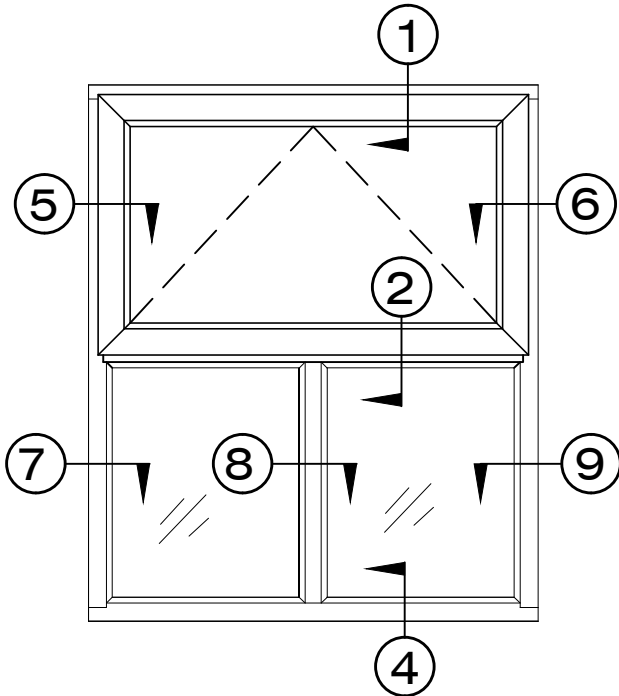

SEAL CRAFT

Architectural Window Systems

Model 1004H-FX/PO

Exterior Elevation

Model 1004H - FX / PO
1 Vent Project-Out @ Top,
Unlimited Fixed Below ,
Default is all equally divided,
Vertical Impost allowed.
Unit Limit 250 Lbs.

SEAL CRAFT

Architectural Window Systems

Model 1004H - FX/PO

Section Details