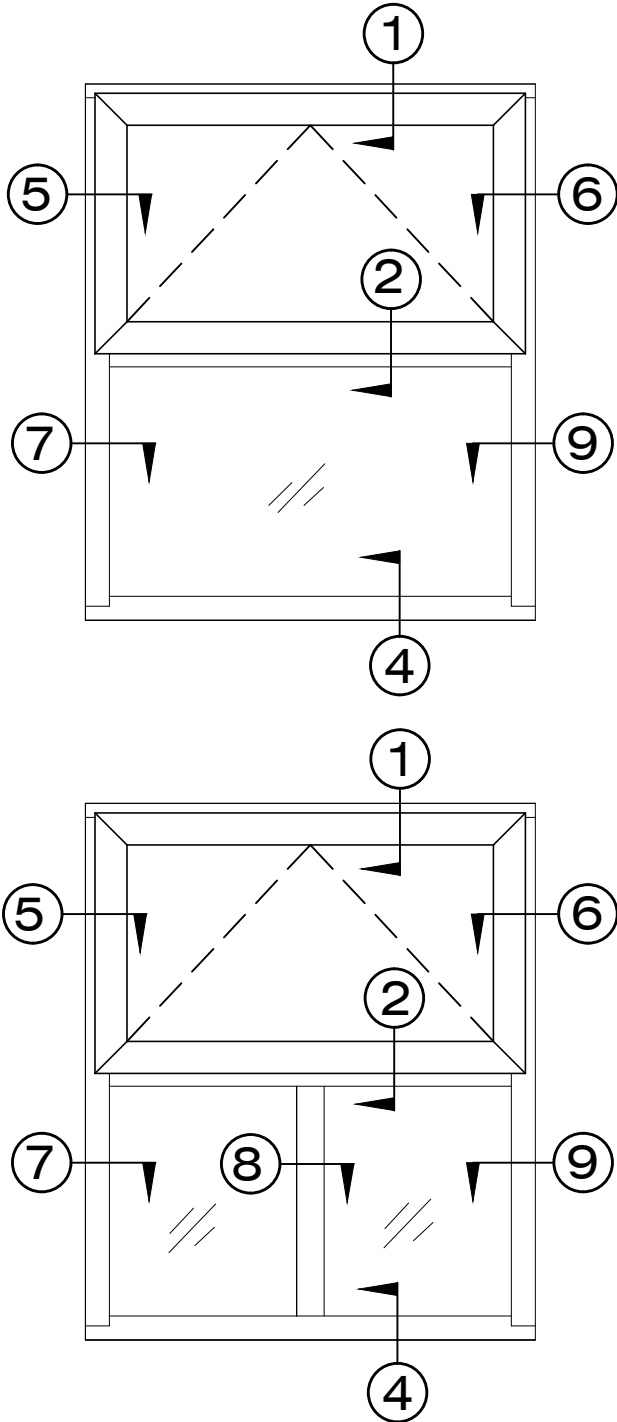

SEAL CRAFT

Architectural Window Systems

Model 1004-FX/PO

Exterior Elevation

Model 1004 - FX / PO
1 Vent Project-Out @ Top,
Unlimited Fixed Below ,
Default is all equally devided,
Vertical Impost allowed.
Unit Limit 250 Lbs.

SEAL CRAFT

Architectural Window Systems

Model 1004 - FX/PO

Section Details