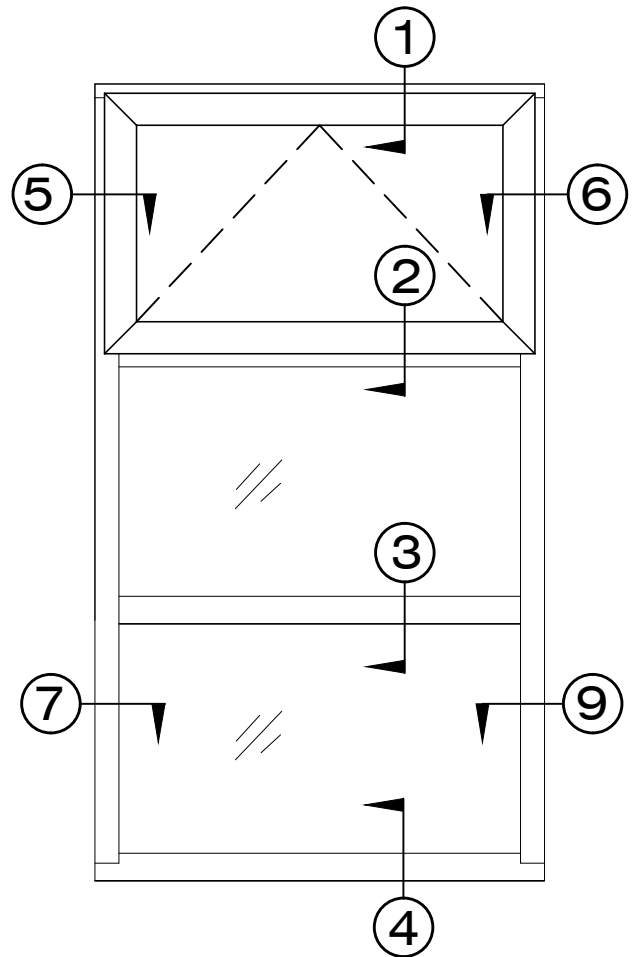

SEAL CRAFT

Architectural Window Systems

Model 1004-FX/PO

Exterior Elevation

Model 1004 - FX / PO
1 Vent Project-Out @ Top,
Unlimited Fixed Below ,
Default is all equally devided,
Vertical Impost allowed.
Unit Limit 250 Lbs.

SEAL CRAFT

Architectural Window Systems

Model 1004 - FX/PO

Section Details