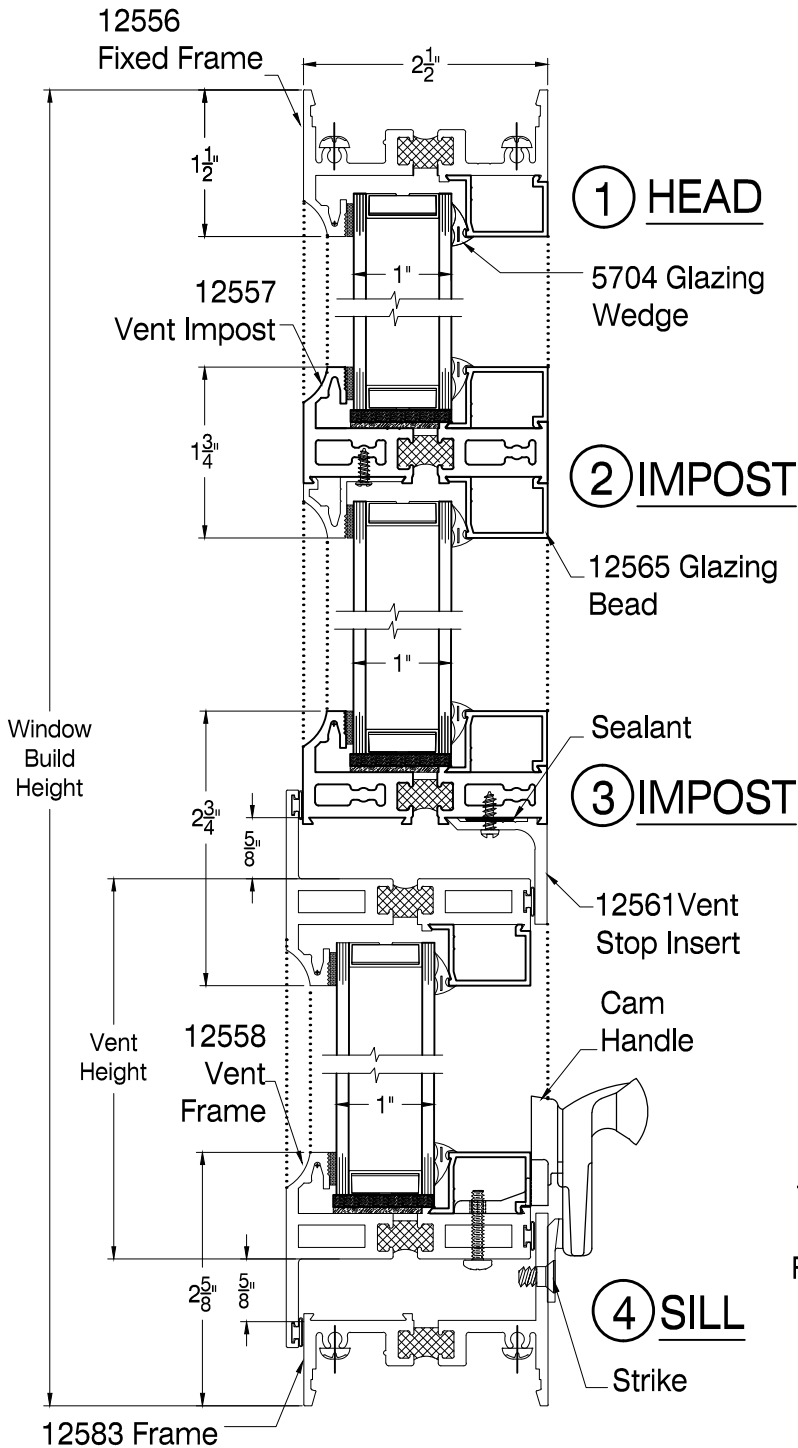

## Architectural Window Systems

Model 1002H-FX/PO

Exterior Elevation of Fixed/  
Project Out Vent

Model 1002H - FX / PO  
1 Vent Project-Out @ Bottom,  
Unlimited Fixed above,  
Default is all equally divided,  
Vertical Impost allowed.  
Unit Limit 250 Lbs.

### Model 1002H - FX/PO

### Sectional Views of Fixed/ Project Out Vent

**VERTICAL SECTION**  
@ 1002H - FX/PO