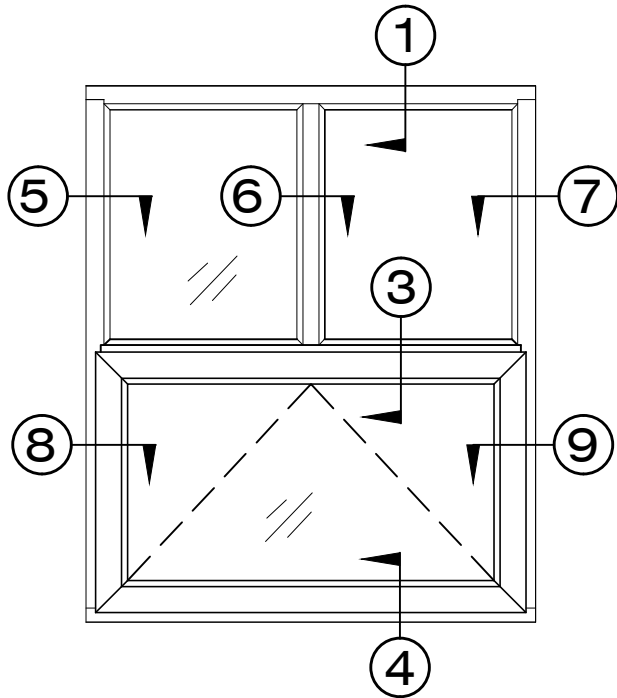

## Architectural Window Systems

Model 1002H-FX/PO

Exterior Elevation of Fixed/  
Project Out Vent

Model 1002H - FX / PO  
1 Vent Project-Out @ Bottom,  
Unlimited Fixed above,  
Default is all equally divided,  
Vertical Impost allowed.  
Unit Limit 250 Lbs.