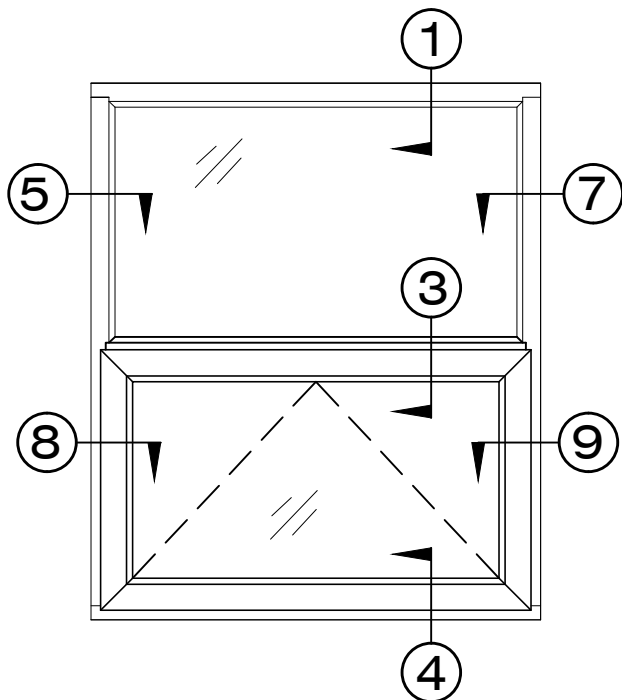

## Architectural Window Systems

Model 1002H-FX/PO

Exterior Elevation of Fixed/  
Project Out Vent

Model 1002H - FX / PO  
1 Vent Project-Out @ Bottom,  
Unlimited Fixed above,  
Default is all equally divided,  
Vertical Impost allowed.  
Unit Limit 250 Lbs.