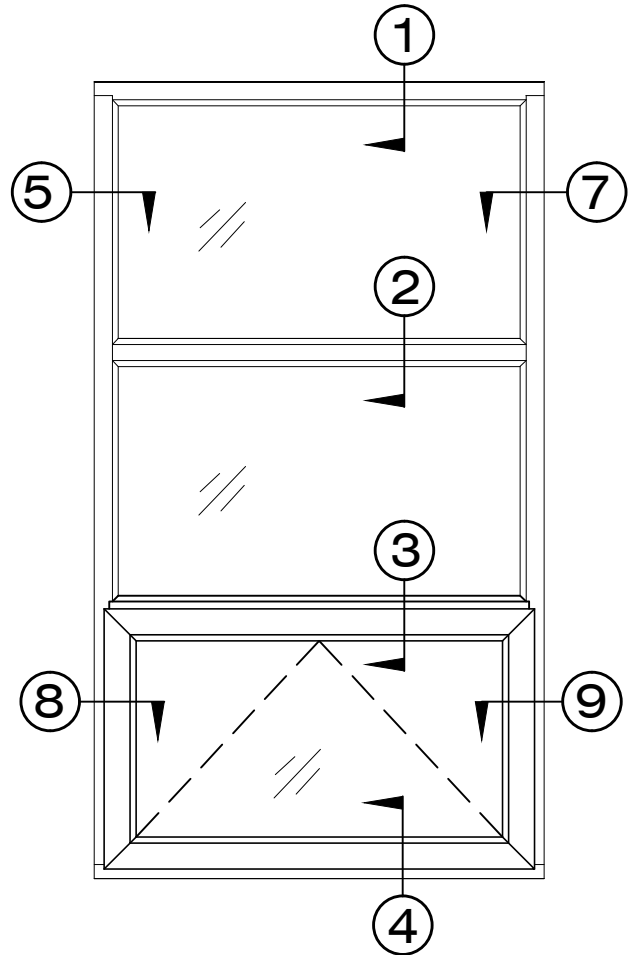

## Architectural Window Systems

Model 1002H-FX/PO

Exterior Elevation of Fixed/  
Project Out Vent

Model 1002H - FX / PO  
1 Vent Project-Out @ Bottom,  
Unlimited Fixed above,  
Default is all equally divided,  
Vertical Impost allowed.  
Unit Limit 250 Lbs.