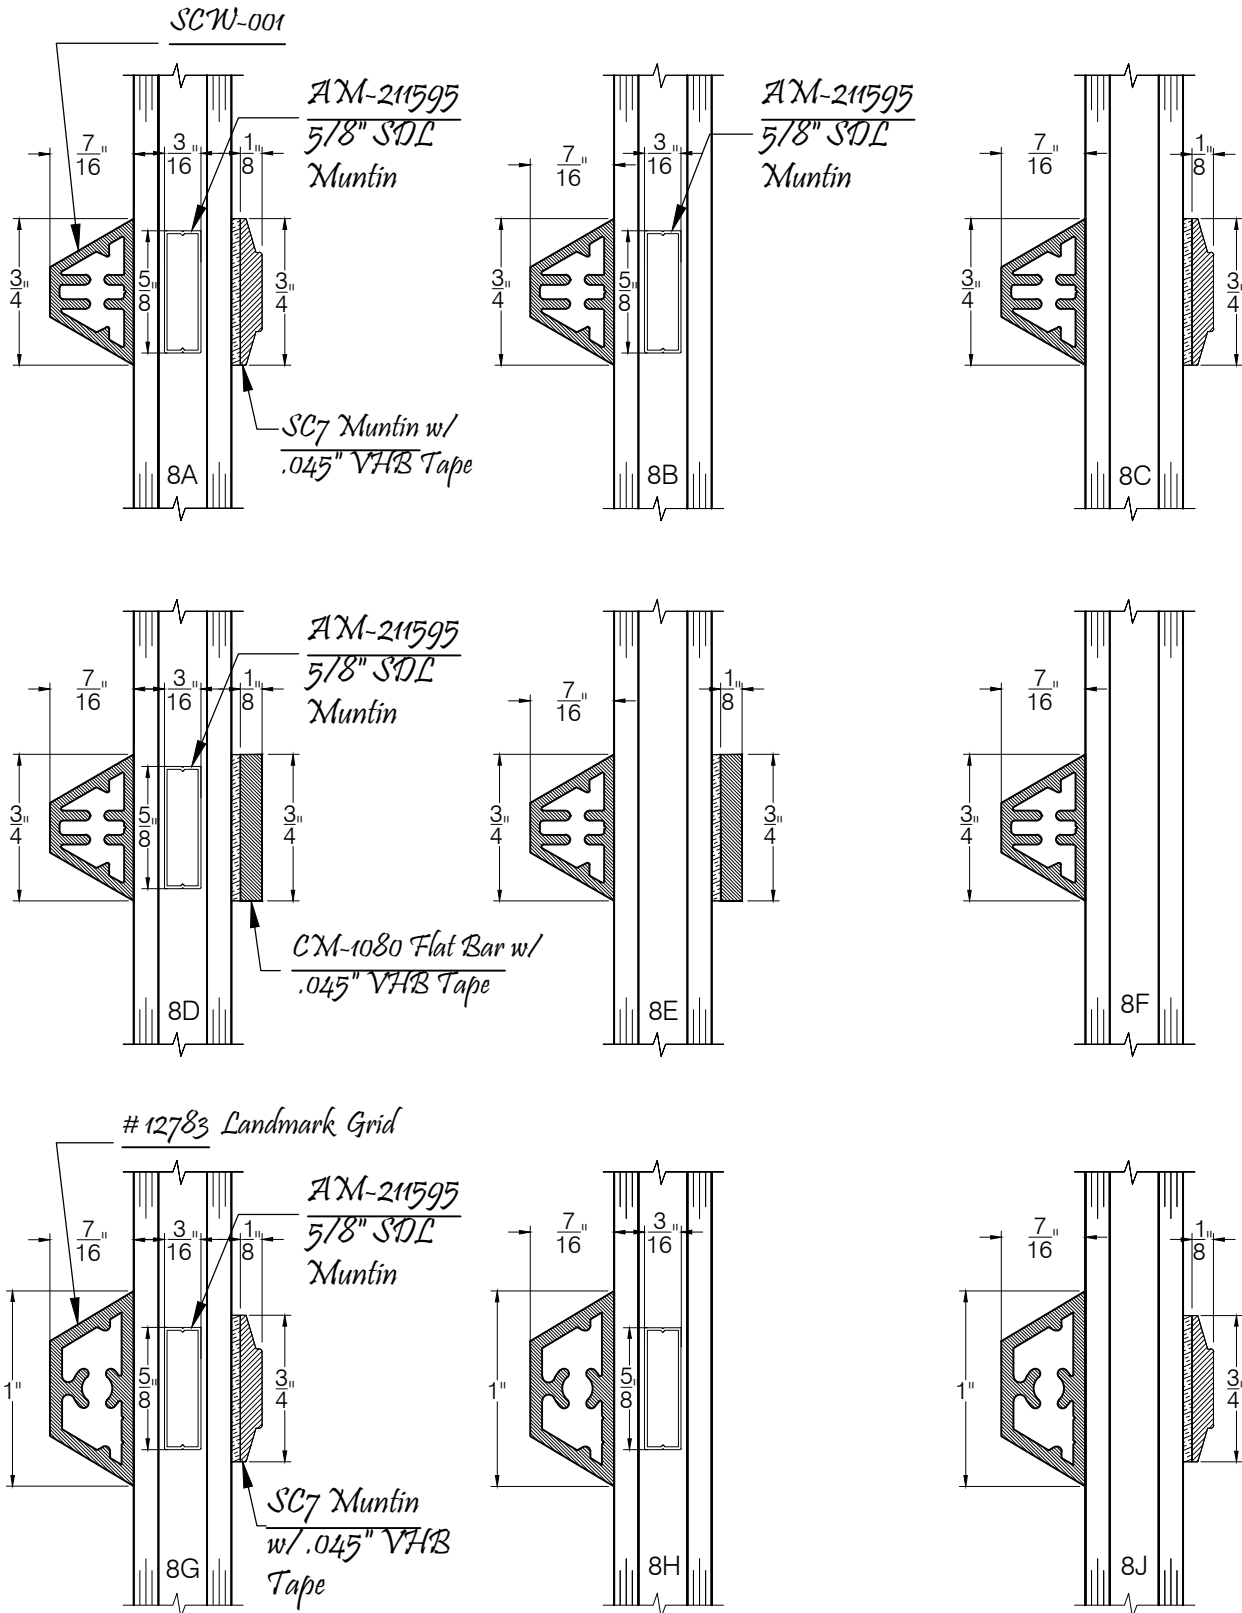

SEAL CRAFT

Architectural Window Systems

Model 8000

1 / 2" Insulated Glass

* SDL Muntin Width Varies with IG thickness

SEAL CRAFT

Architectural Window Systems

Model 8000

1 / 2" Insulated Glass

* SDL Muntin Width Varies with IG thickness