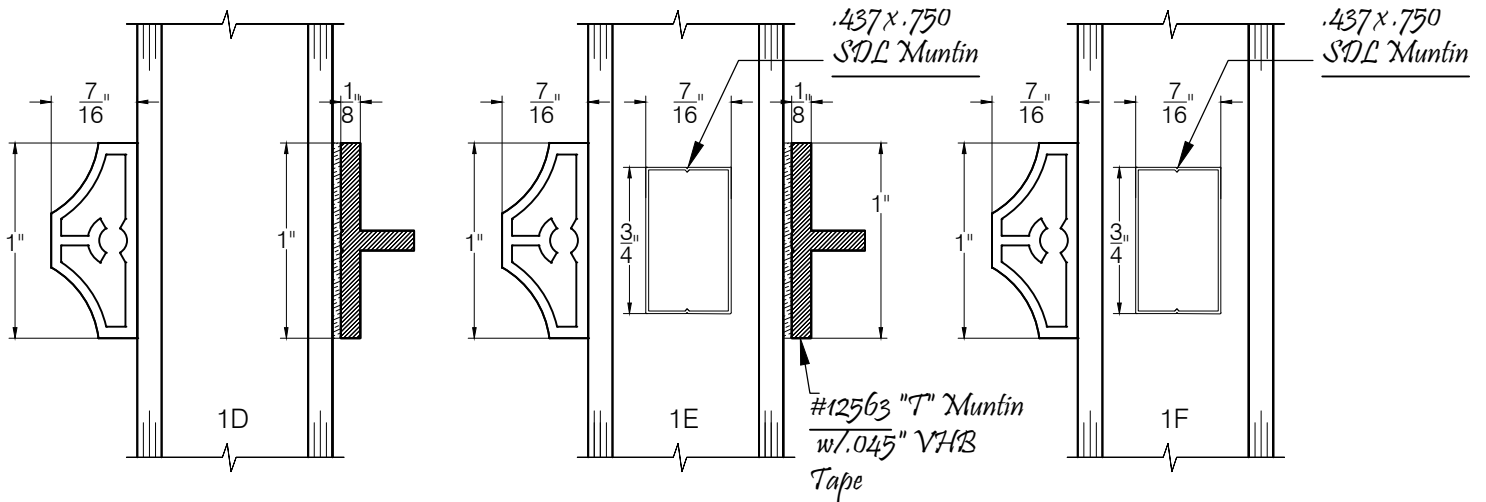

SEAL CRAFT

Architectural Window Systems

Model 1000
1" Insulated Glass

* SDL Muntin Width Varies with IG thickness

SEAL CRAFT

Architectural Window Systems

Model 1000
1" Insulated Glass

* SDL Muntin Width Varies with IG thickness