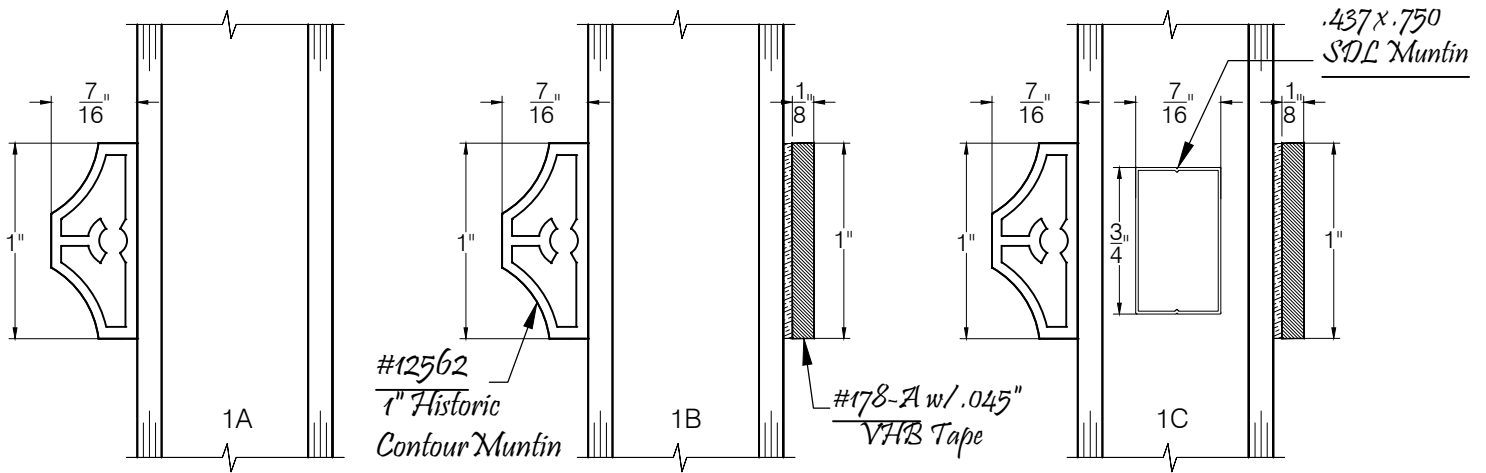

SEAL CRAFT

Architectural Window Systems

Model 1000
1" Insulated Glass

* SDL Muntin Width Varies with IG thickness

SEAL CRAFT

Architectural Window Systems

Model 1000
1" Insulated Glass

* SDL Muntin Width Varies with IG thickness