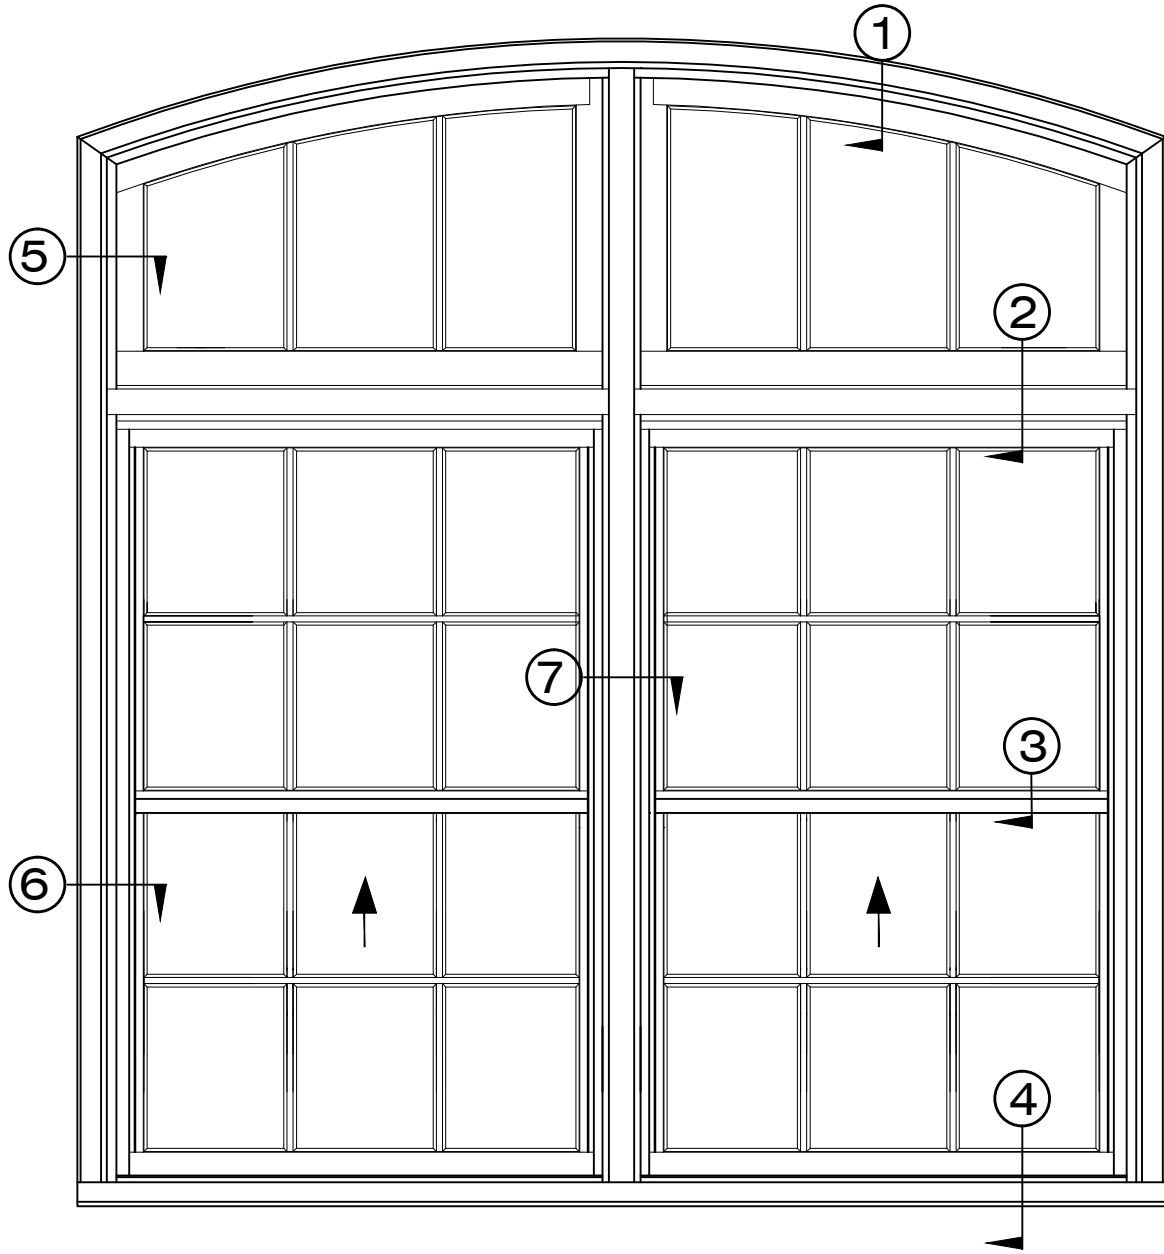

SEAL CRAFT

Architectural Window Systems

ELEVATIONS PANNING LOCKWOOD GREENE

SEAL CRAFT

Architectural Window Systems

DETAILS PANNING LOCKWOOD GREENE

VERTICAL SECTION
 (@ Model 2250 @Upper)
 (@ Model 8000 @ Lower)