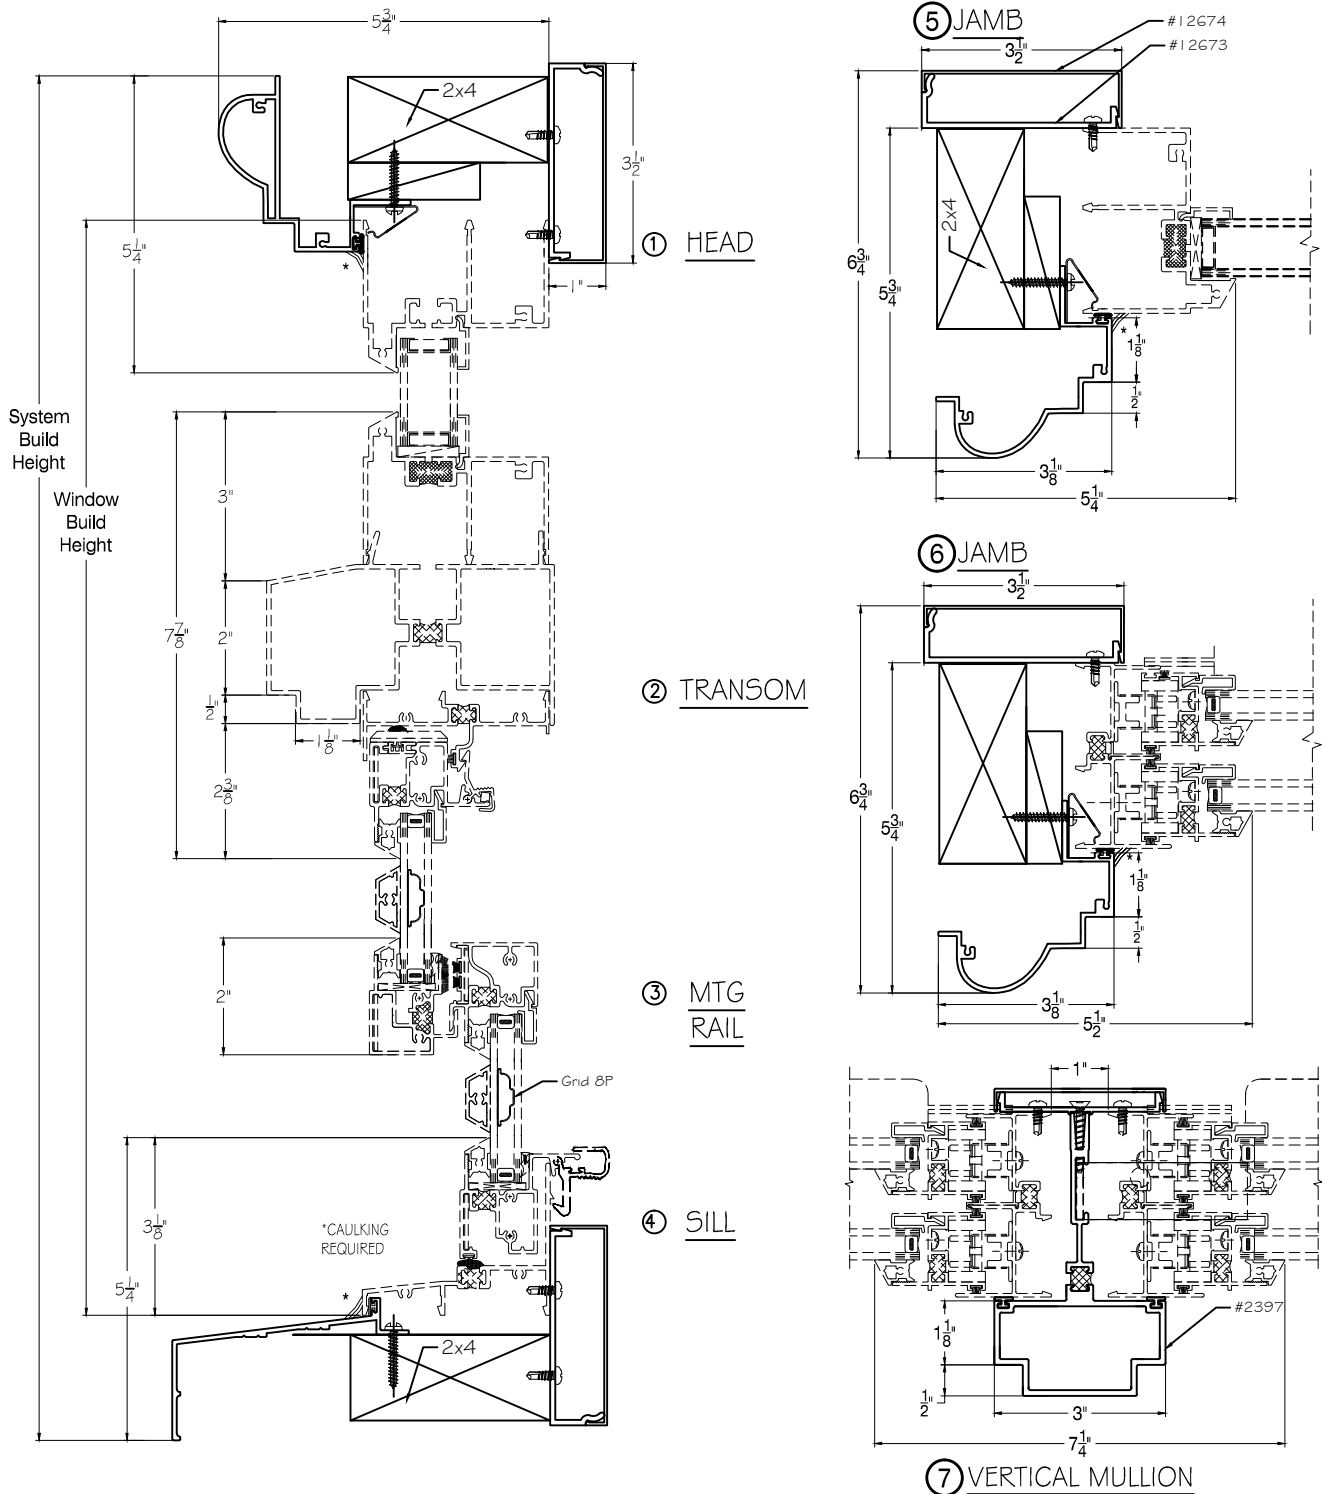

SEAL CRAFT

Architectural Window Systems

ELEVATIONS PANNING LOCKWOOD GREENE

SEAL CRAFT

Architectural Window Systems

DETAILS PANNING LOCKWOOD GREENE

VERTICAL SECTION
 (@ Model 2250 @Upper)
 (@ Model 8000 @ Lower)