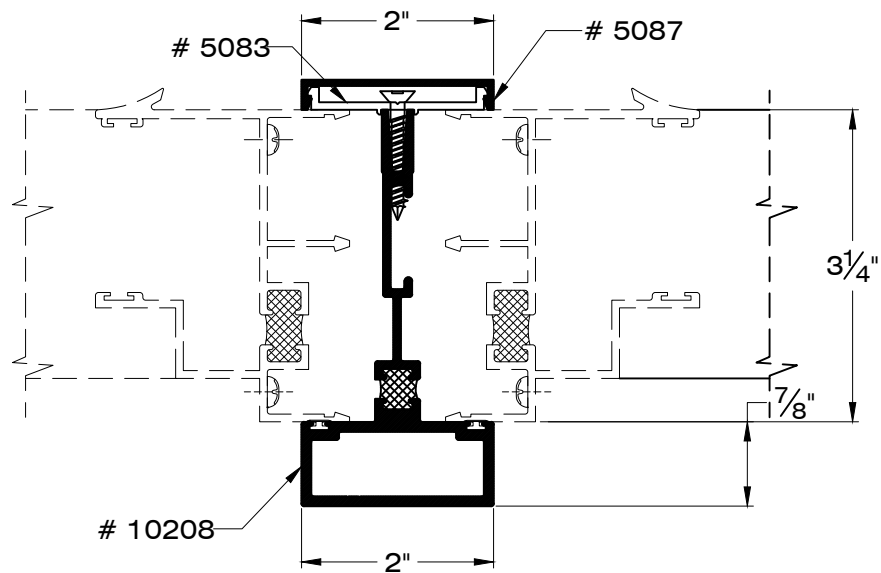

SEAL CRAFT

Architectural Window Systems

MULLIONS FOR 3 $\frac{1}{4}$ " WINDOW FRAMES

3 $\frac{1}{4}$ " Hollow Structural Mullion

SEAL CRAFT

Architectural Window Systems

MULLIONS FOR 3 1/4" WINDOW FRAMES

3 1/4"
THERMAL
SNAP MULLION

3 1/4"
THREE PIECE
STRUCTURAL MULLION

3 1/4"
THREE PIECE
STRUCTURAL MULLION