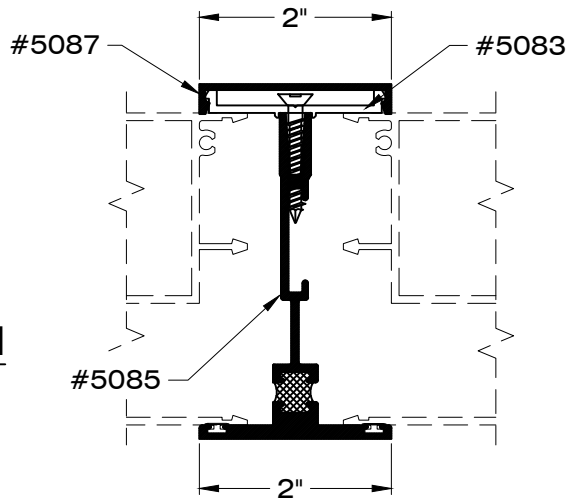

SEAL CRAFT

Architectural Window Systems

MULLIONS FOR 3 $\frac{1}{4}$ " WINDOW FRAMES

3 $\frac{1}{4}$ " Hollow Structural Mullion

SEAL CRAFT

Architectural Window Systems

MULLIONS FOR 3 1/4" WINDOW FRAMES

3 1/4"
THERMAL
SNAP MULLION

3 1/4"
THREE PIECE
STRUCTURAL MULLION

3 1/4"
THREE PIECE
STRUCTURAL MULLION