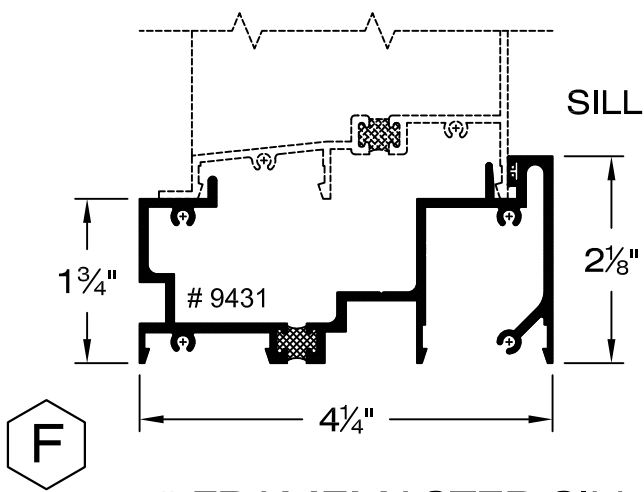

SEAL CRAFT

Architectural Window Systems

3 1/4" FRAMEMASTER SUBFRAME SYSTEM

7.5# FRAMEMASTER SILL

10# FRAMEMASTER SILL

14# FRAMEMASTER SILL

SEAL CRAFT

Architectural Window Systems

3 1/4" STARTER SUBSILLS

C

3 1/4" Frame Equal Leg Equal

L

3 1/4" Frame Canton Subsill

D

3 1/4" Frame w/ 1" Flange Subsill