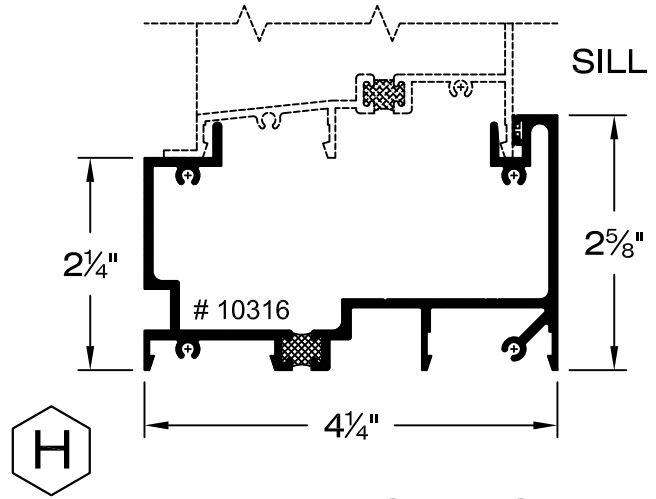

SEAL CRAFT

Architectural Window Systems

3 1/4" FRAMEMASTER SUBFRAME SYSTEM

7.5# FRAMEMASTER SILL

10# FRAMEMASTER SILL

14# FRAMEMASTER SILL

SEAL CRAFT

Architectural Window Systems

3 1/4" STARTER SUBSILLS

C

3 1/4" Frame Equal Leg Equal

L

3 1/4" Frame Canton Subsill

D

3 1/4" Frame w/ 1" Flange Subsill