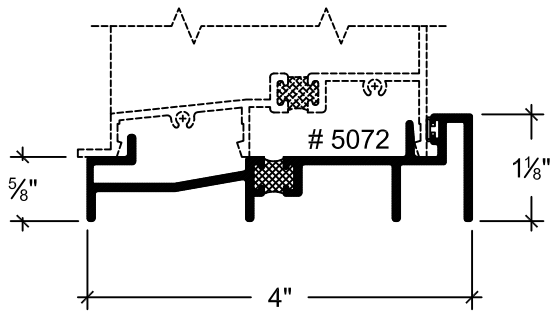

SEAL CRAFT

Architectural Window Systems

3 1/4" FRAMEMASTER SUBFRAME SYSTEM

7.5# FRAMEMASTER SILL

10# FRAMEMASTER SILL

14# FRAMEMASTER SILL

SEAL CRAFT

Architectural Window Systems

3 1/4" STARTER SUBSILLS

C

3 1/4" Frame Equal Leg Equal

L

3 1/4" Frame Canton Subsill

D

3 1/4" Frame w/ 1" Flange Subsill