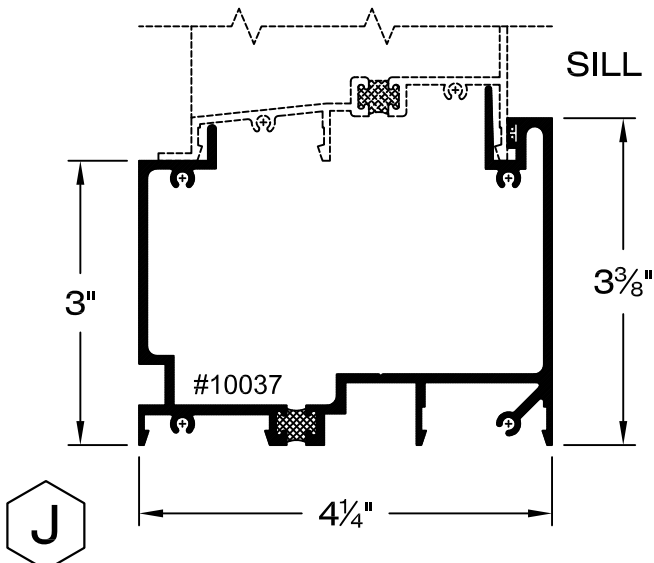

SEAL CRAFT

Architectural Window Systems

3 1/4" FRAMEMASTER SUBFRAME SYSTEM

7.5# FRAMEMASTER SILL

10# FRAMEMASTER SILL

14# FRAMEMASTER SILL

SEAL CRAFT

Architectural Window Systems

3 1/4" STARTER SUBSILLS

C

3 1/4" Frame Equal Leg Equal

L

3 1/4" Frame Canton Subsill

D

3 1/4" Frame w/ 1" Flange Subsill