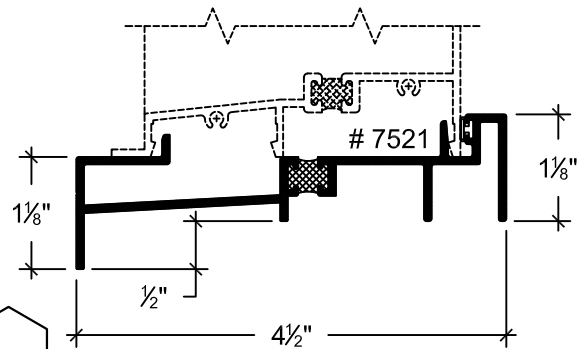

SEAL CRAFT

Architectural Window Systems

3 1/4" FRAMEMASTER SUBFRAME SYSTEM

7.5# FRAMEMASTER SILL

10# FRAMEMASTER SILL

14# FRAMEMASTER SILL

SEAL CRAFT

Architectural Window Systems

3 1/4" STARTER SUBSILLS

C

3 1/4" Frame Equal Leg Equal

L

3 1/4" Frame Canton Subsill

D

3 1/4" Frame w/ 1" Flange Subsill