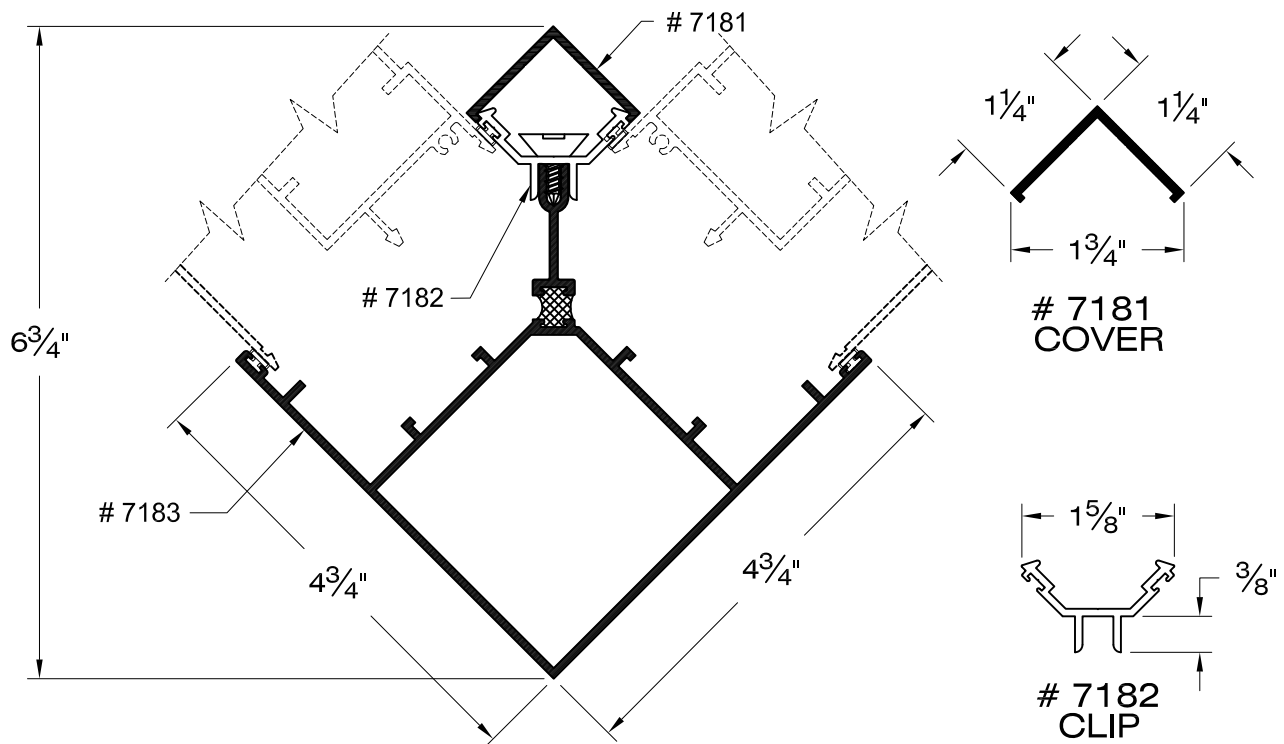

SEAL CRAFT

Architectural Window Systems

MULLIONS FOR 3 $\frac{1}{4}$ " WINDOW FRAMES

3 $\frac{1}{4}$ " Canton Structural Mullion

3 $\frac{1}{4}$ " Hollow Structural Mullion

SEAL CRAFT

Architectural Window Systems

MULLIONS FOR 3¹/₄" WINDOW FRAMES

3¹/₄" 45° Structural Mullion

3¹/₄" 45° Structural Mullion

SEAL CRAFT

Architectural Window Systems

MULLION DETAILS

3 1/4"
THERMAL
SNAP MULLION

3 1/4"
THREE PIECE
STRUCTURAL MULLION

3 1/4"
THREE PIECE
STRUCTURAL MULLION