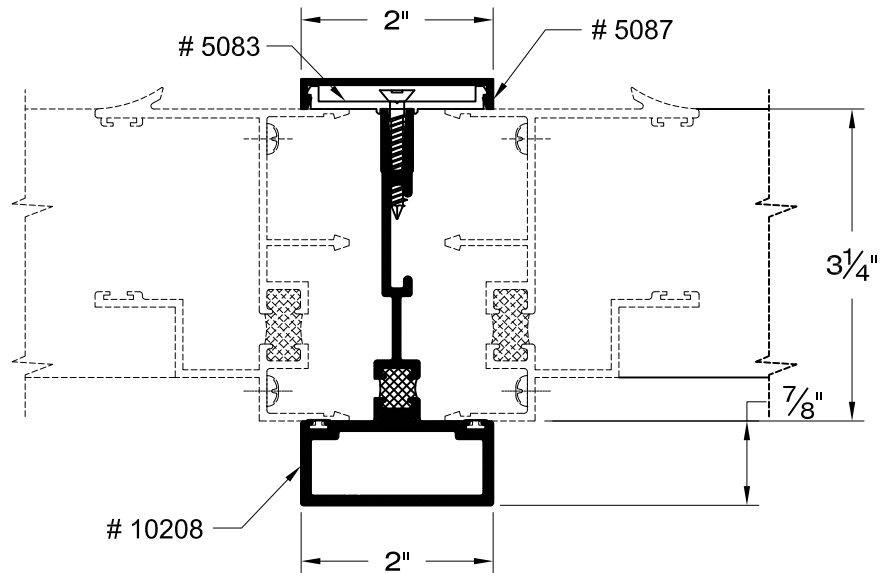

SEAL CRAFT

Architectural Window Systems

MULLIONS FOR 3 $\frac{1}{4}$ " WINDOW FRAMES

3 $\frac{1}{4}$ " Canton Structural Mullion

3 $\frac{1}{4}$ " Hollow Structural Mullion

SEAL CRAFT

Architectural Window Systems

MULLIONS FOR 3¹/₄" WINDOW FRAMES

3¹/₄" 45° Structural Mullion

3¹/₄" 45° Structural Mullion

SEAL CRAFT

Architectural Window Systems

MULLION DETAILS

3 1/4"
THERMAL
SNAP MULLION

3 1/4"
THREE PIECE
STRUCTURAL MULLION

3 1/4"
THREE PIECE
STRUCTURAL MULLION