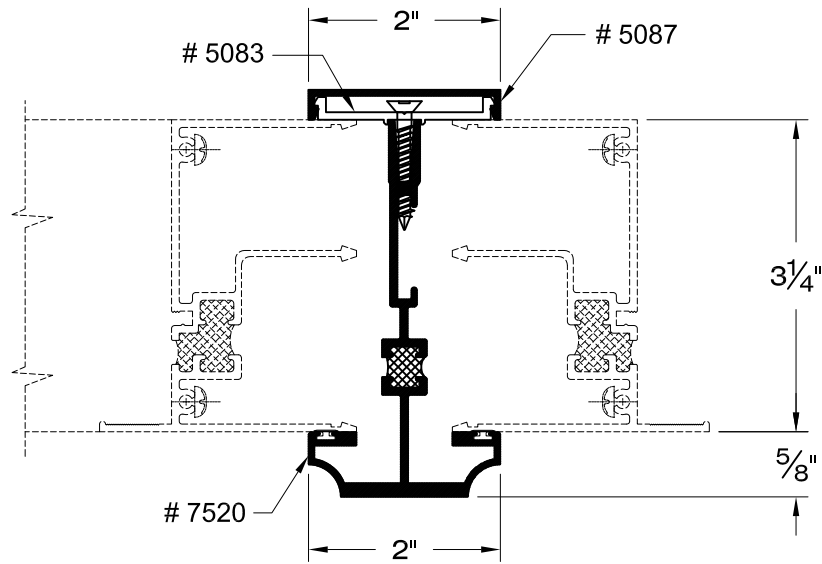

SEAL CRAFT

Architectural Window Systems

MULLIONS FOR 3 $\frac{1}{4}$ " WINDOW FRAMES

3 $\frac{1}{4}$ " Canton Structural Mullion

3 $\frac{1}{4}$ " Hollow Structural Mullion

SEAL CRAFT

Architectural Window Systems

MULLIONS FOR 3¹/₄" WINDOW FRAMES

3¹/₄" 45° Structural Mullion

3¹/₄" 45° Structural Mullion

SEAL CRAFT

Architectural Window Systems

MULLION DETAILS

3 1/4"
THERMAL
SNAP MULLION

3 1/4"
THREE PIECE
STRUCTURAL MULLION

3 1/4"
THREE PIECE
STRUCTURAL MULLION