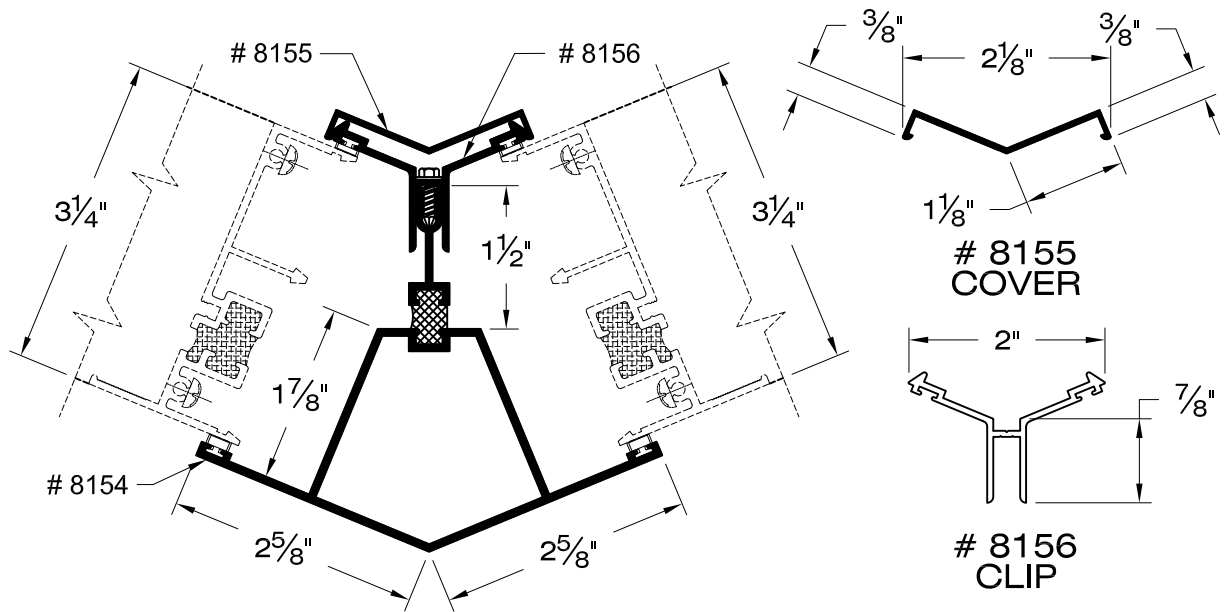

SEAL CRAFT

Architectural Window Systems

MULLIONS FOR 3 $\frac{1}{4}$ " WINDOW FRAMES

3 $\frac{1}{4}$ " Canton Structural Mullion

3 $\frac{1}{4}$ " Hollow Structural Mullion

SEAL CRAFT

Architectural Window Systems

MULLIONS FOR 3¹/₄" WINDOW FRAMES

3¹/₄" 45° Structural Mullion

3¹/₄" 45° Structural Mullion

SEAL CRAFT

Architectural Window Systems

MULLION DETAILS

3 1/4"
THERMAL
SNAP MULLION

3 1/4"
THREE PIECE
STRUCTURAL MULLION

3 1/4"
THREE PIECE
STRUCTURAL MULLION