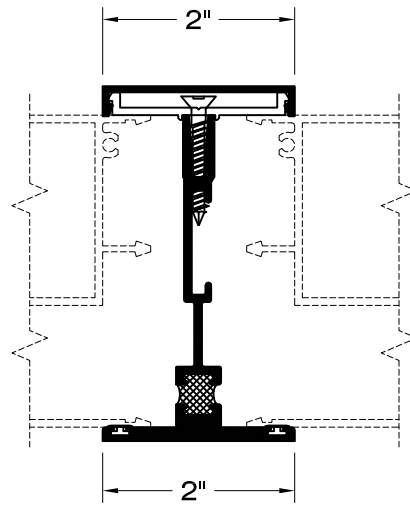

SEAL CRAFT

Architectural Window Systems

MULLIONS FOR 3 $\frac{1}{4}$ " WINDOW FRAMES

3 $\frac{1}{4}$ " Canton Structural Mullion

3 $\frac{1}{4}$ " Hollow Structural Mullion

SEAL CRAFT

Architectural Window Systems

MULLIONS FOR 3¹/₄" WINDOW FRAMES

3¹/₄" 45° Structural Mullion

3¹/₄" 45° Structural Mullion

SEAL CRAFT

Architectural Window Systems

MULLION DETAILS

3 1/4"
THERMAL
SNAP MULLION

3 1/4"
THREE PIECE
STRUCTURAL MULLION

3 1/4"
THREE PIECE
STRUCTURAL MULLION