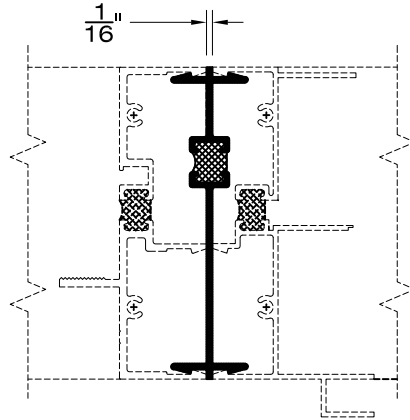

SEAL CRAFT

Architectural Window Systems

MULLIONS FOR 3 $\frac{1}{4}$ " WINDOW FRAMES

3 $\frac{1}{4}$ " Canton Structural Mullion

3 $\frac{1}{4}$ " Hollow Structural Mullion

SEAL CRAFT

Architectural Window Systems

MULLIONS FOR 3¹/₄" WINDOW FRAMES

3¹/₄" 45° Structural Mullion

3¹/₄" 45° Structural Mullion

SEAL CRAFT

Architectural Window Systems

MULLION DETAILS

3 1/4"
THERMAL
SNAP MULLION

3 1/4"
THREE PIECE
STRUCTURAL MULLION

3 1/4"
THREE PIECE
STRUCTURAL MULLION