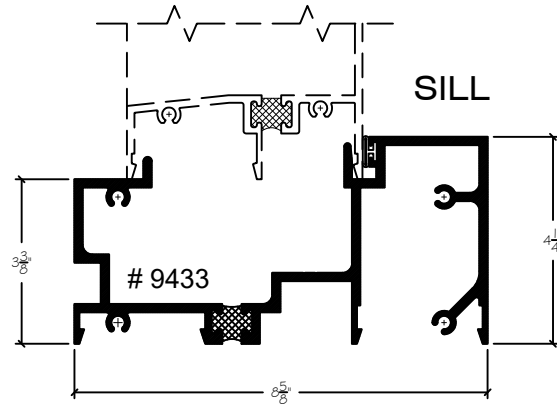

SEAL CRAFT

Architectural Window Systems

2 1/2" FRAMEMASTER SUBFRAME SYSTEM

E

7.5# Framemaster Subsill

I

14# Framemaster Subsill

SEAL CRAFT

Architectural Window Systems

2 1/2" STARTER SUBSILLS

2 1/2" Frame Equal Leg Subsill