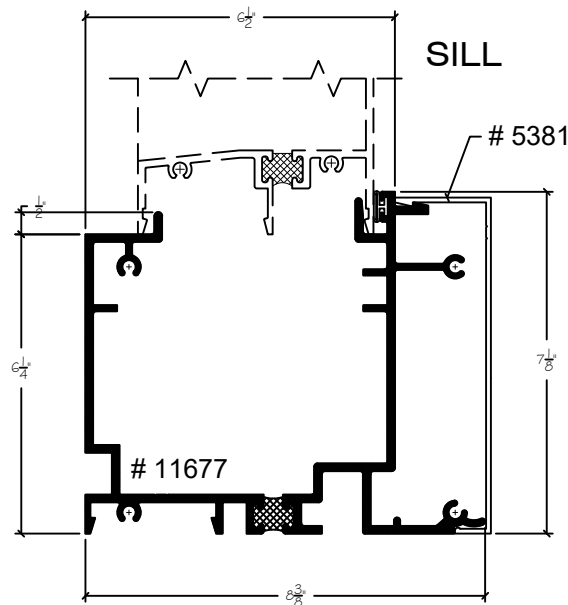

SEAL CRAFT

Architectural Window Systems

2 1/2" FRAMEMASTER SUBFRAME SYSTEM

E

7.5# Framemaster Subsill

I

14# Framemaster Subsill

SEAL CRAFT

Architectural Window Systems

2 1/2" STARTER SUBSILLS

2 1/2" Frame Equal Leg Subsill