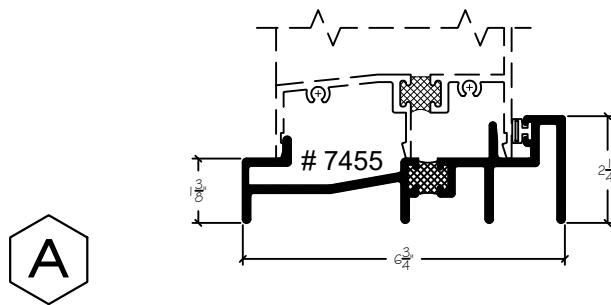

SEAL CRAFT

Architectural Window Systems

2 1/2" FRAMEMASTER SUBFRAME SYSTEM

E

7.5# Framemaster Subsill

I

14# Framemaster Subsill

SEAL CRAFT

Architectural Window Systems

2 1/2" STARTER SUBSILLS

2 1/2" Frame Equal Leg Subsill