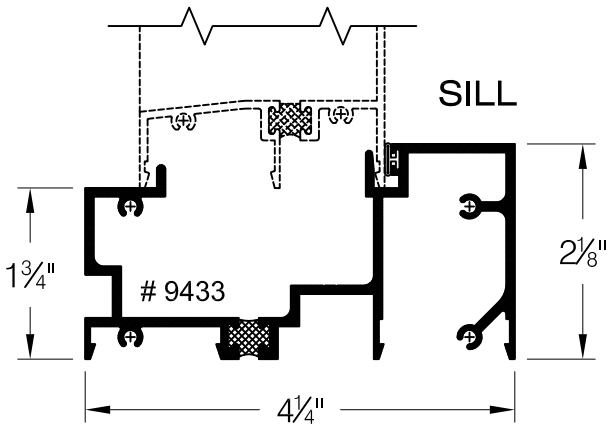

SEAL CRAFT

Architectural Window Systems

2 1/2" FRAMEMASTER SUBFRAME SYSTEM

E

7.5# Framemaster Subsill

G

10# Framemaster Subsill

I

14# Framemaster Subsill

SEAL CRAFT

Architectural Window Systems

2 1/2" STARTER SUBSILLS