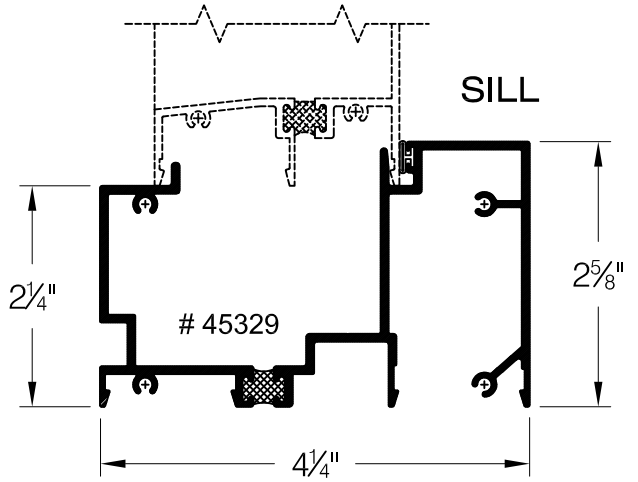

SEAL CRAFT

Architectural Window Systems

2 1/2" FRAMEMASTER SUBFRAME SYSTEM

E

7.5# Framemaster Subsill

G

10# Framemaster Subsill

I

14# Framemaster Subsill

SEAL CRAFT

Architectural Window Systems

2 1/2" STARTER SUBSILLS